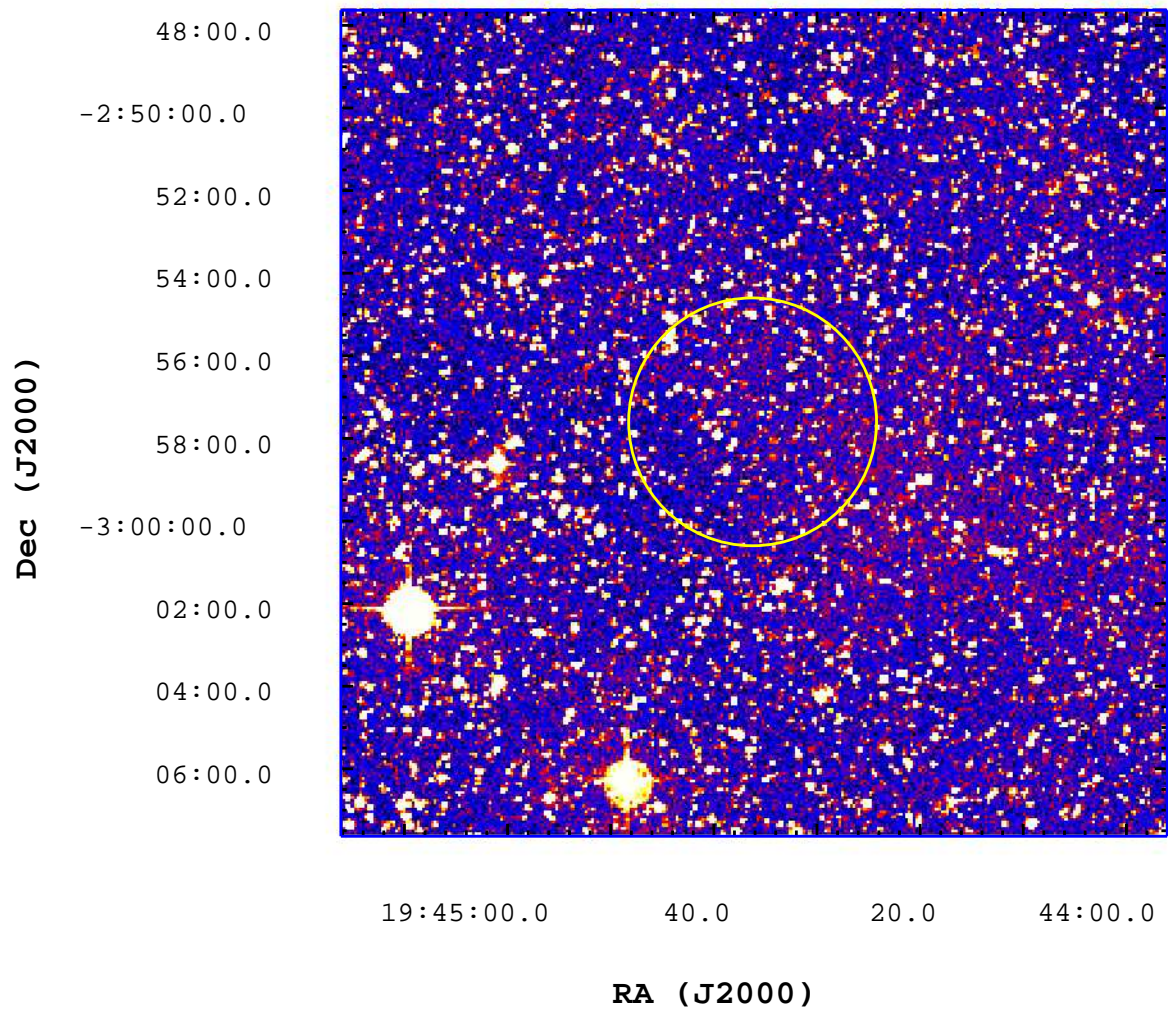

# UVOT Finding Chart

OBSID 00573190000 / DATE-OBS 2013-10-04T21:42:30.0

5000

5500

6000

6500

7000

7500