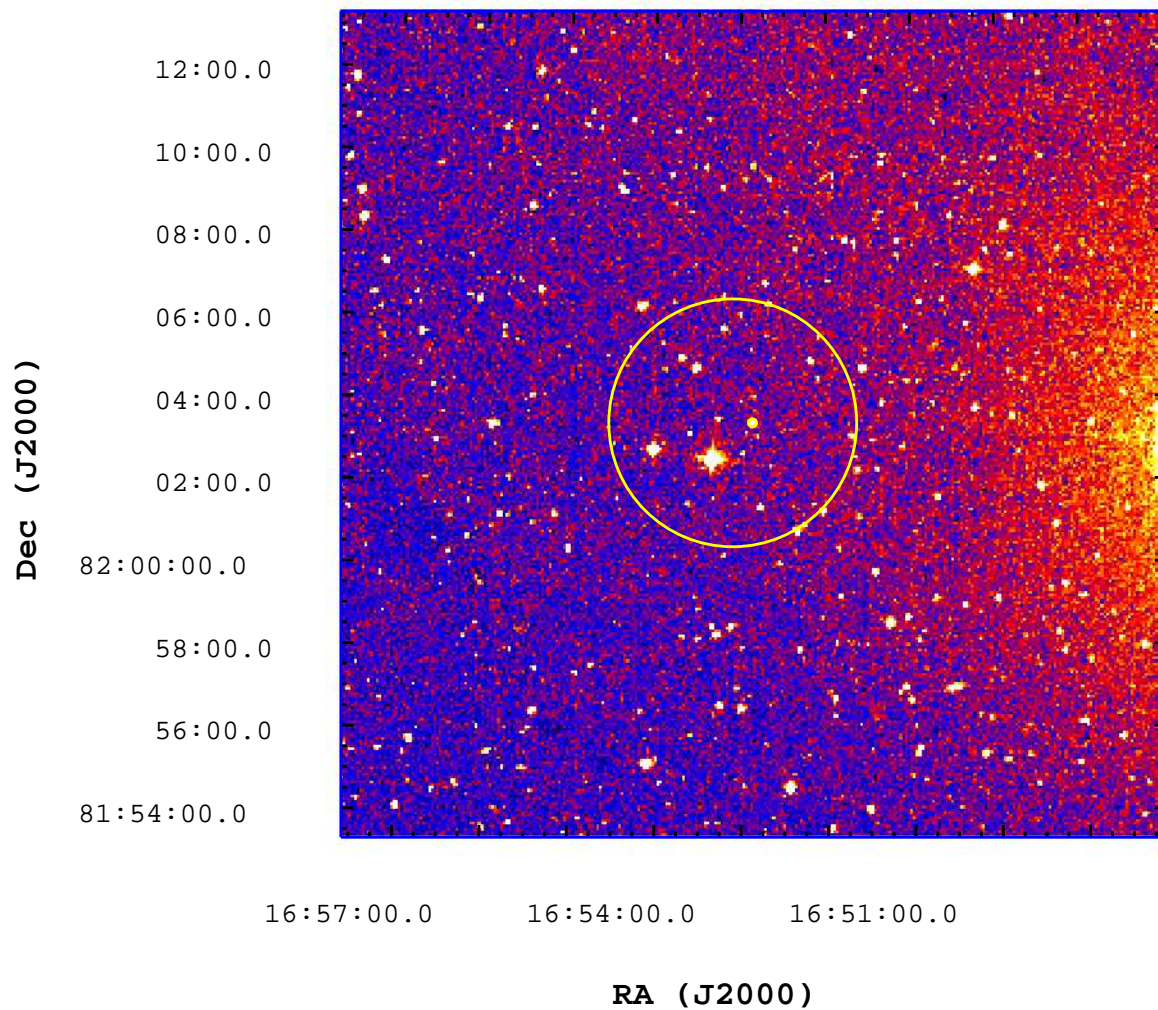

UVOT Finding Chart

OBSID 00572721000 / DATE-OBS 2013-10-02T07:09:02.4

3000

3500

4000

4500

5000