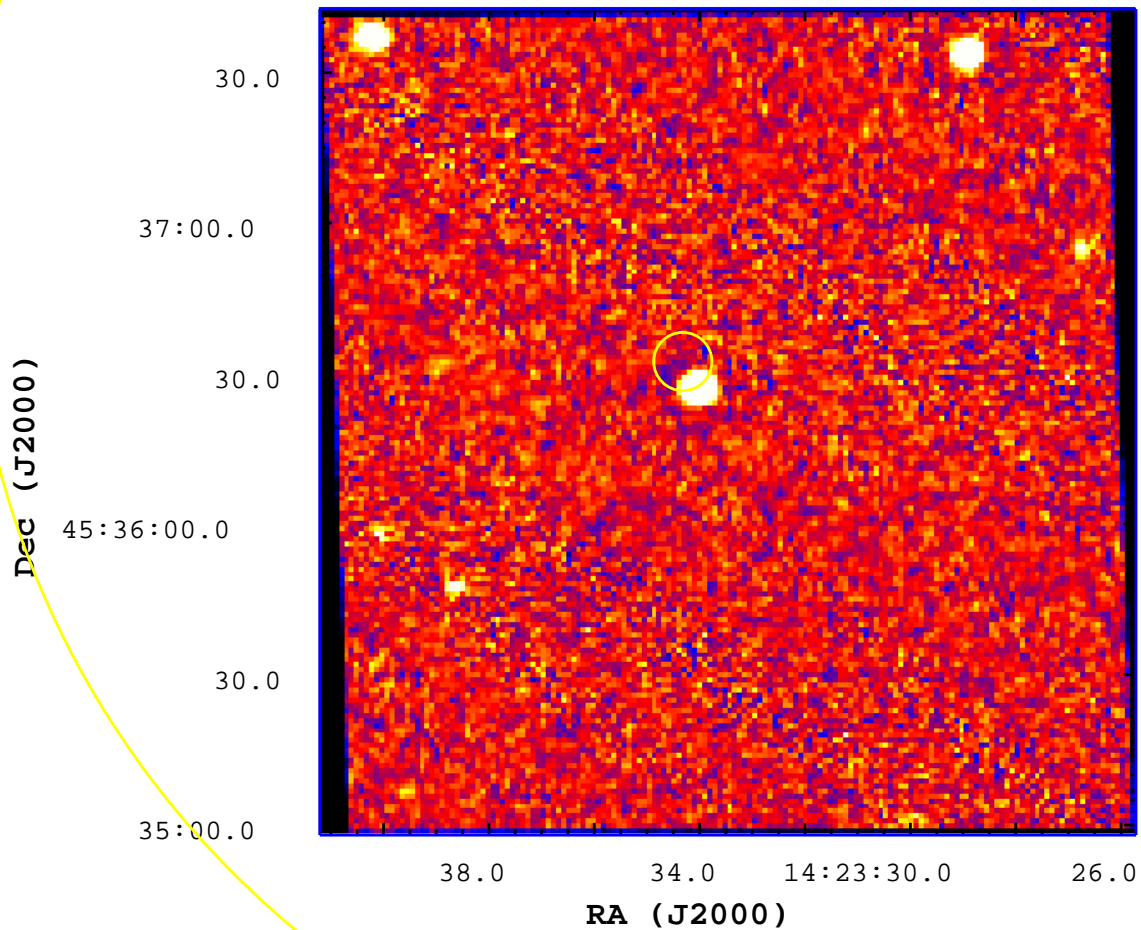

# UVOT Finding Chart

OBSID 00569992000 / DATE-OBS 2013-09-07T21:42:38.2

5

10

15

20

25

30