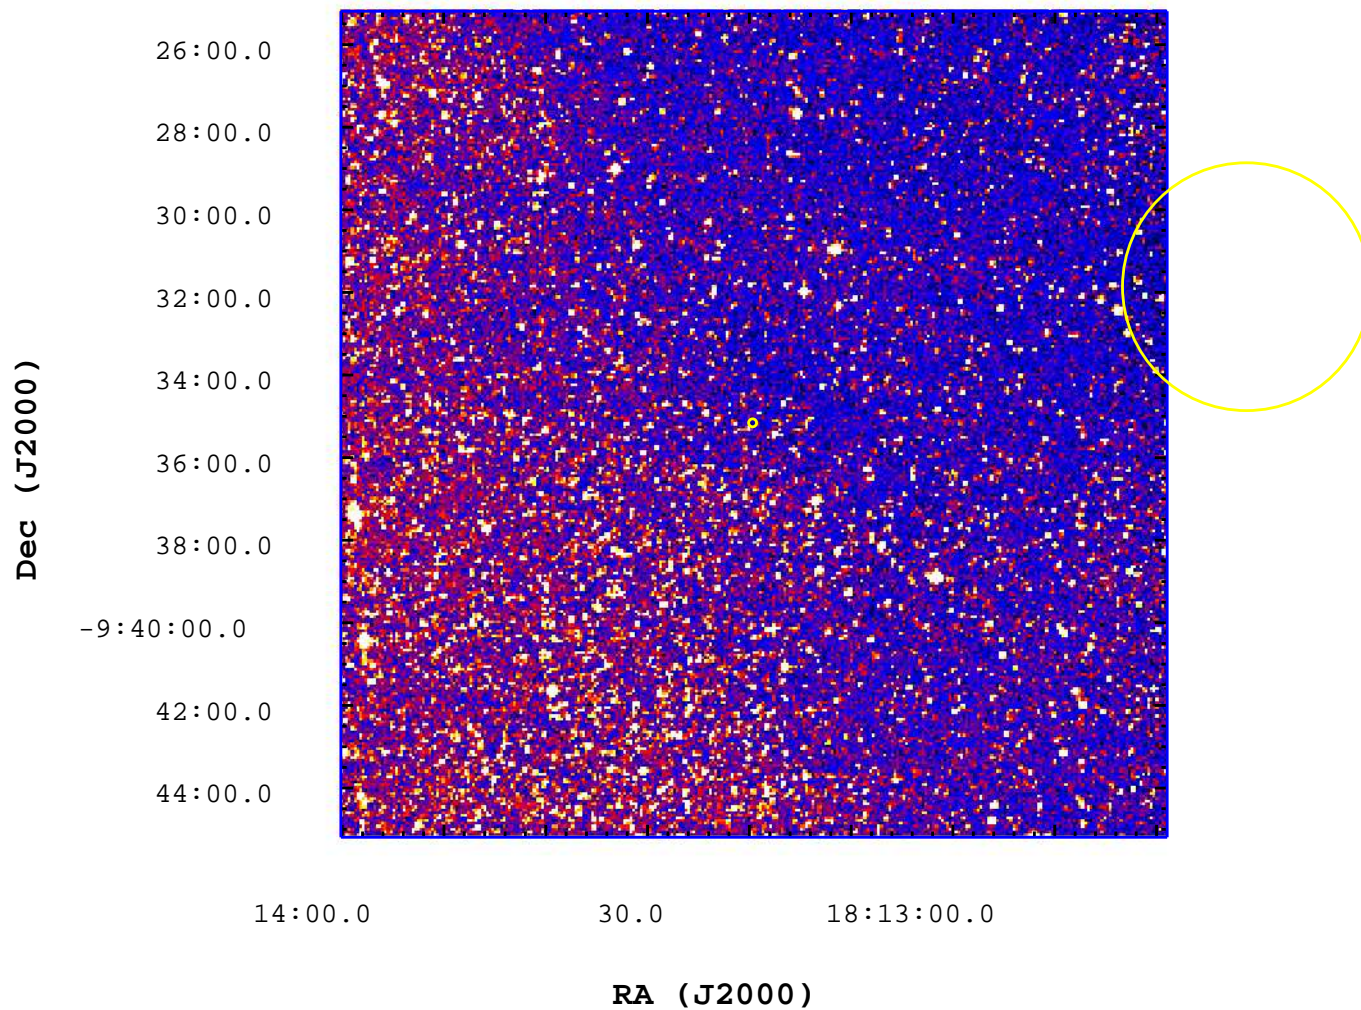

UVOT Finding Chart

OBSID 00559075000 / DATE-OBS 2013-06-26T10:52:21.6

3000

3500

4000

4500

5000