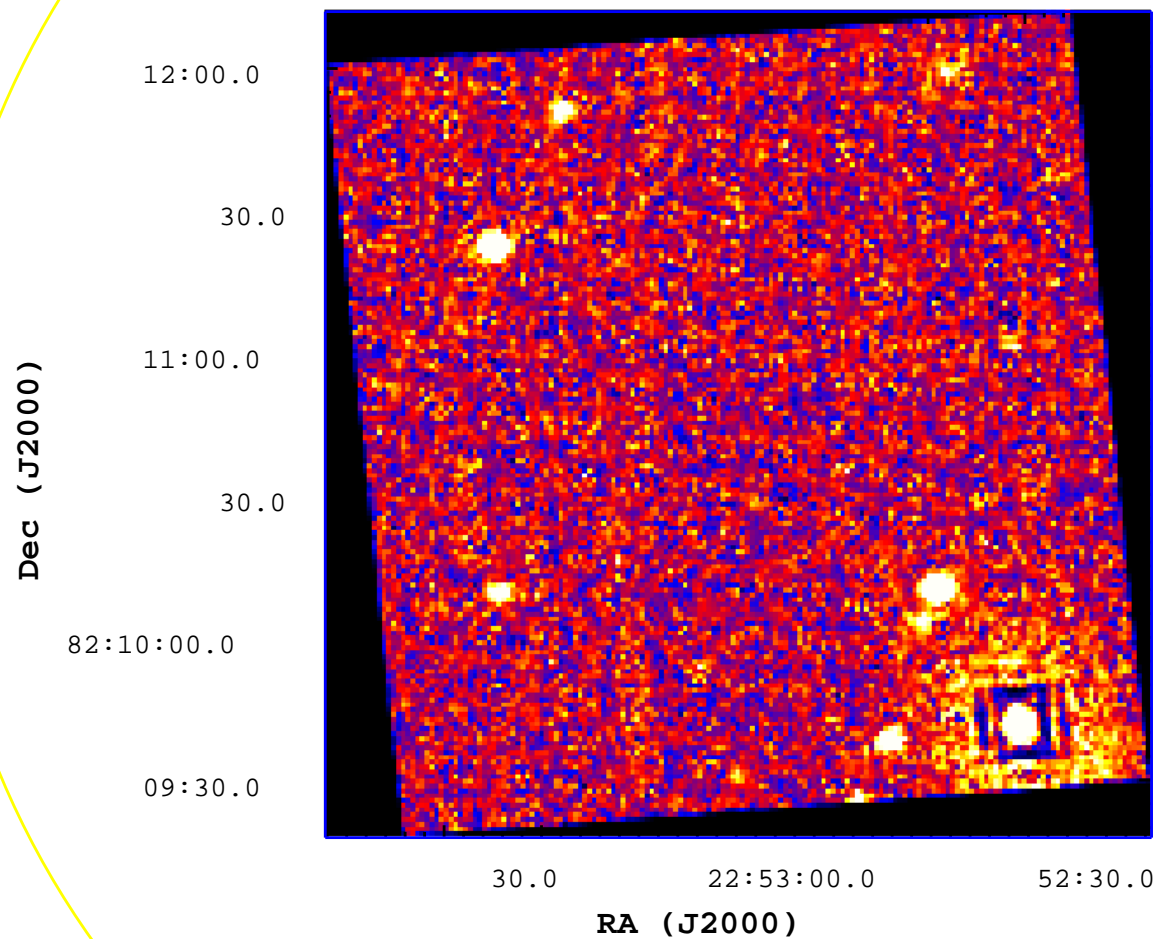

UVOT Finding Chart

OBSID 00558982000 / DATE-OBS 2013-06-25T07:15:21.5

2

4

6

8

10

12