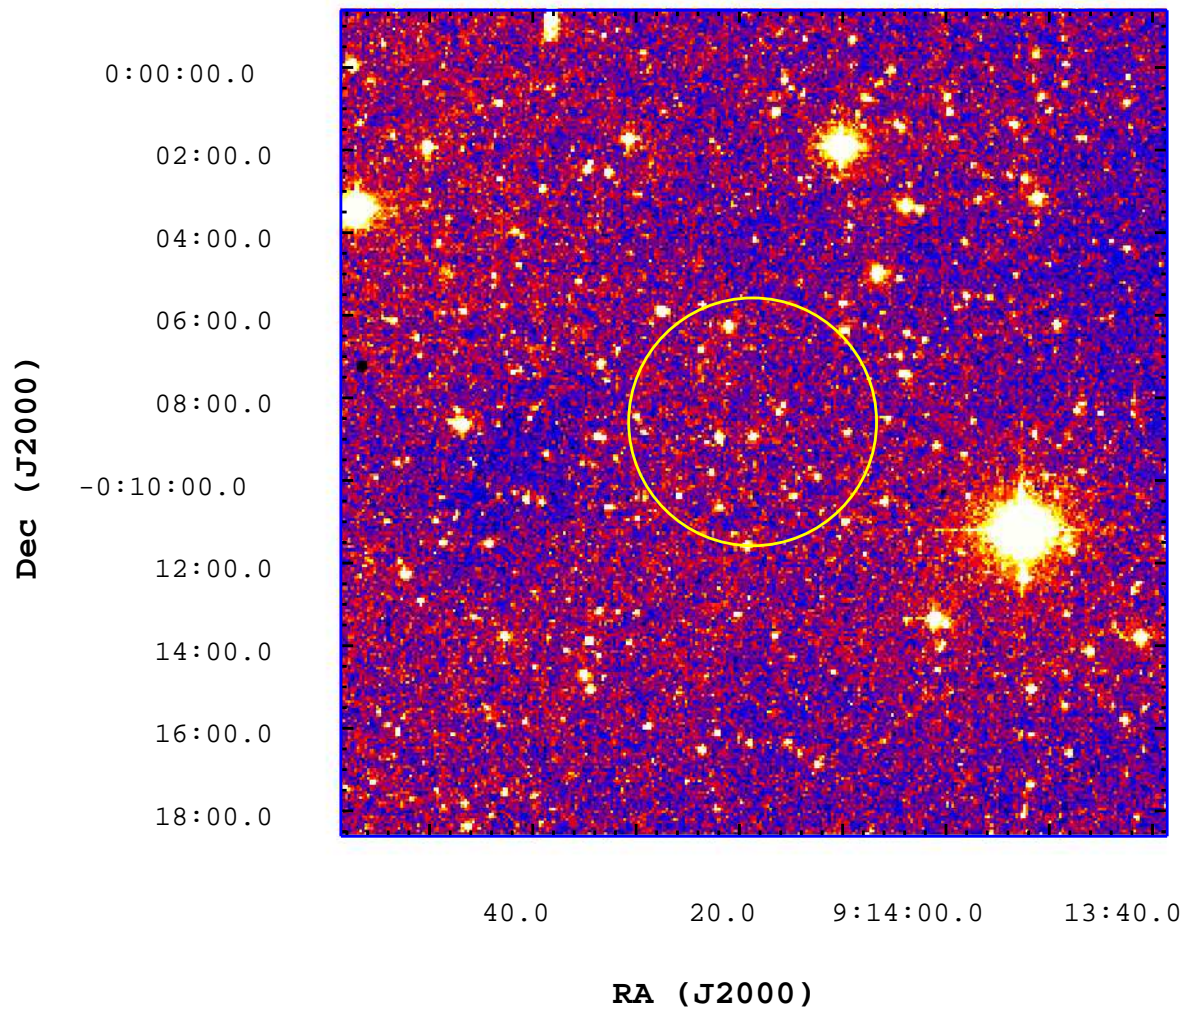

# UVOT Finding Chart

OBSID 00554996000 / DATE-OBS 2013-05-02T17:55:49.8

3500

4000

4500

5000