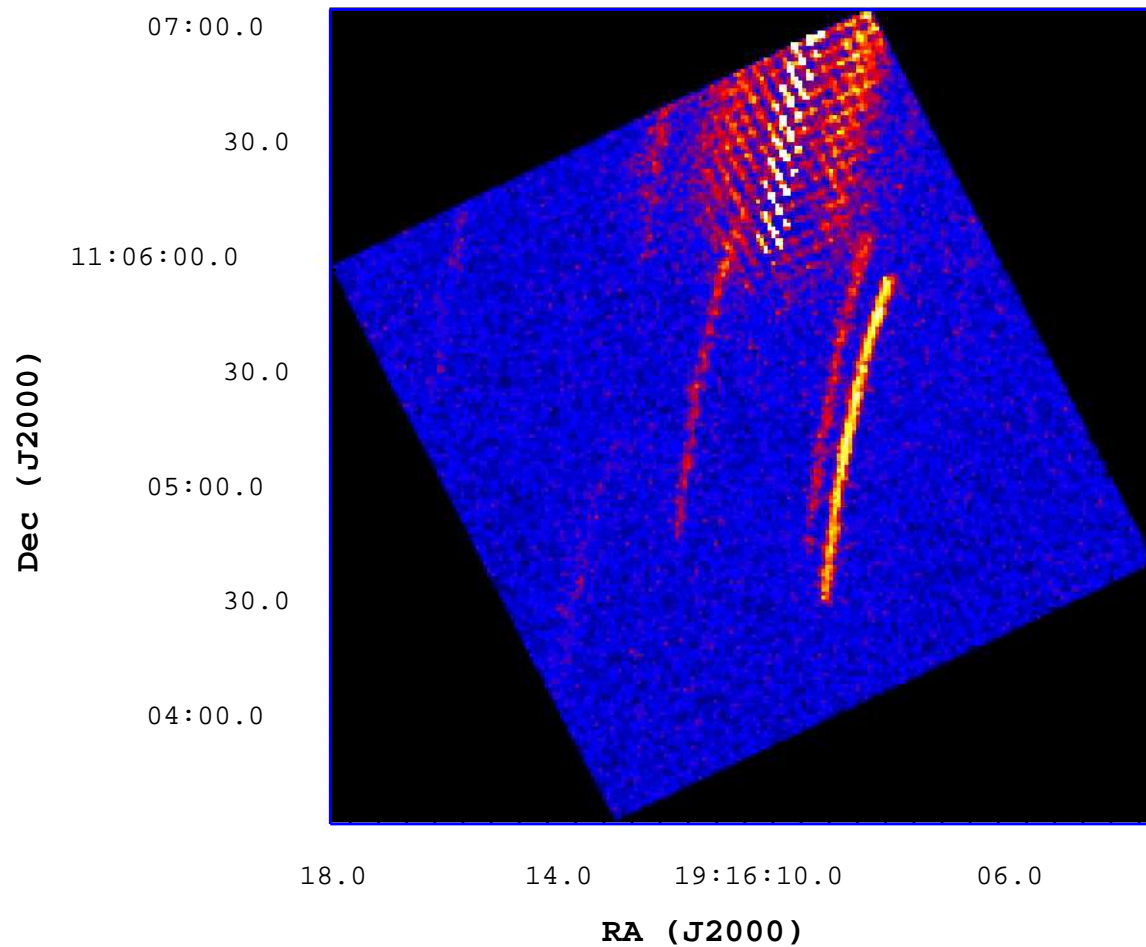

UVOT Finding Chart

OBSID 00552376000 / DATE-OBS 2013-03-30T17:17:47.4

0 5 10 15 20 25 30 35 40 45 50