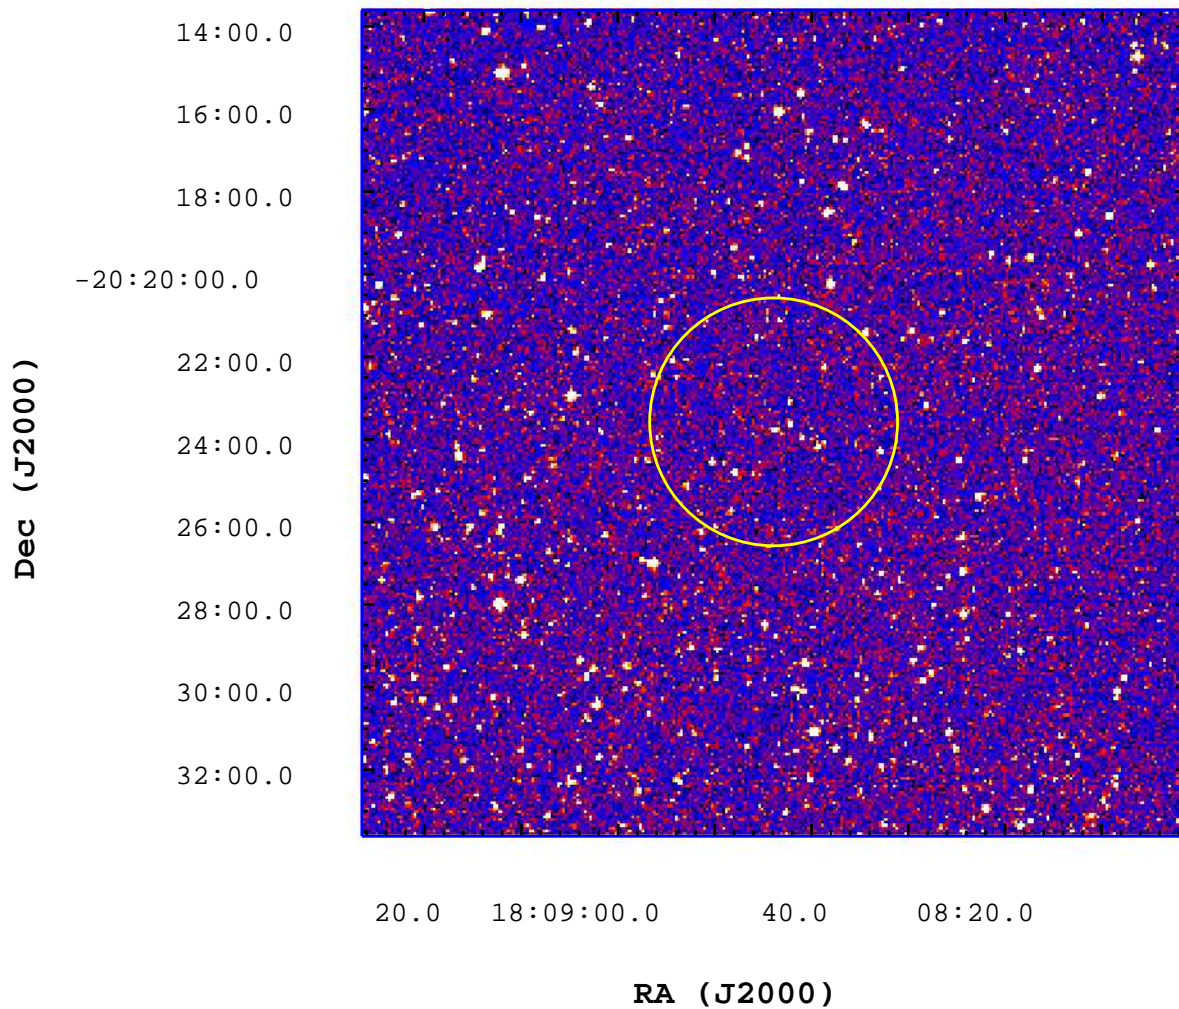

UVOT Finding Chart

OBSID 00549841000 / DATE-OBS 2013-02-27T01:22:44.9

1400

1600

1800

2000

2200

2400

2600