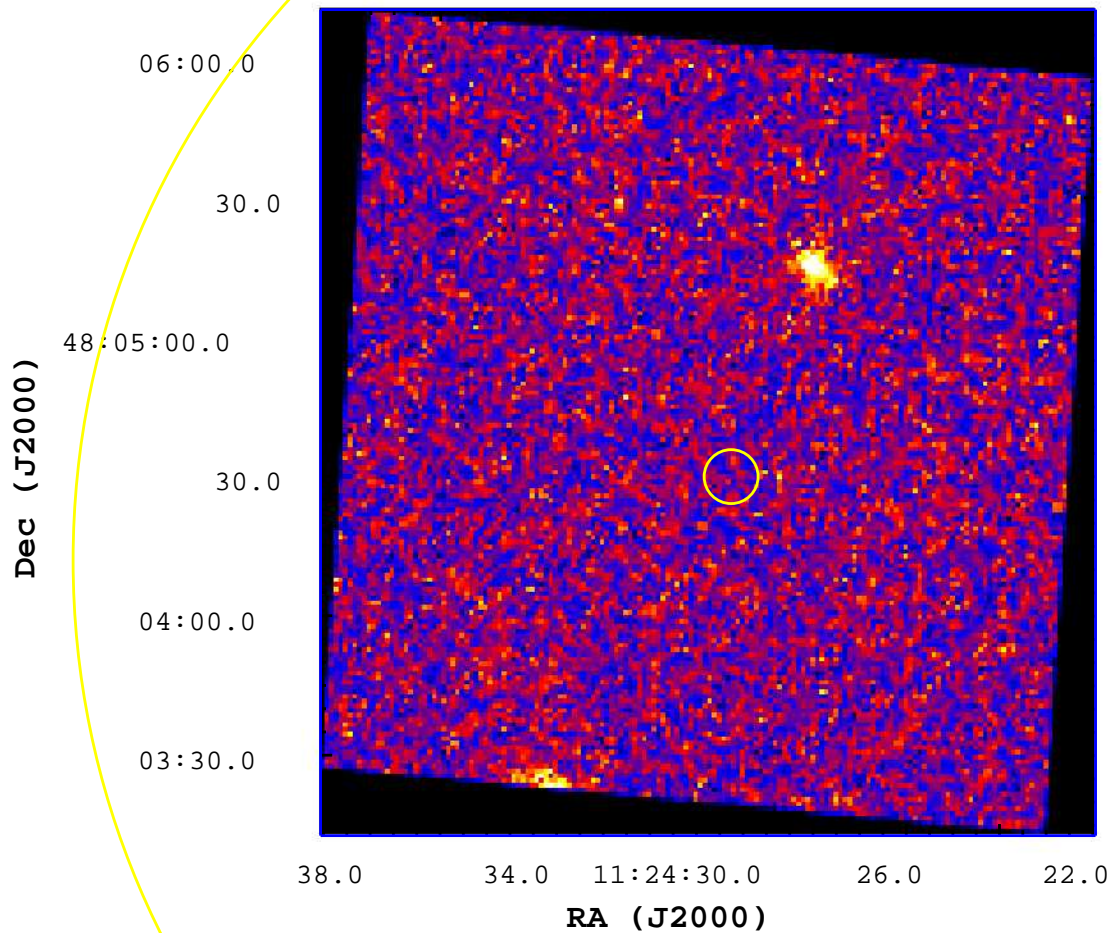

# UVOT Finding Chart

OBSID 00547407000 / DATE-OBS 2013-01-31T14:10:50.1

2

4

6

8

10

12