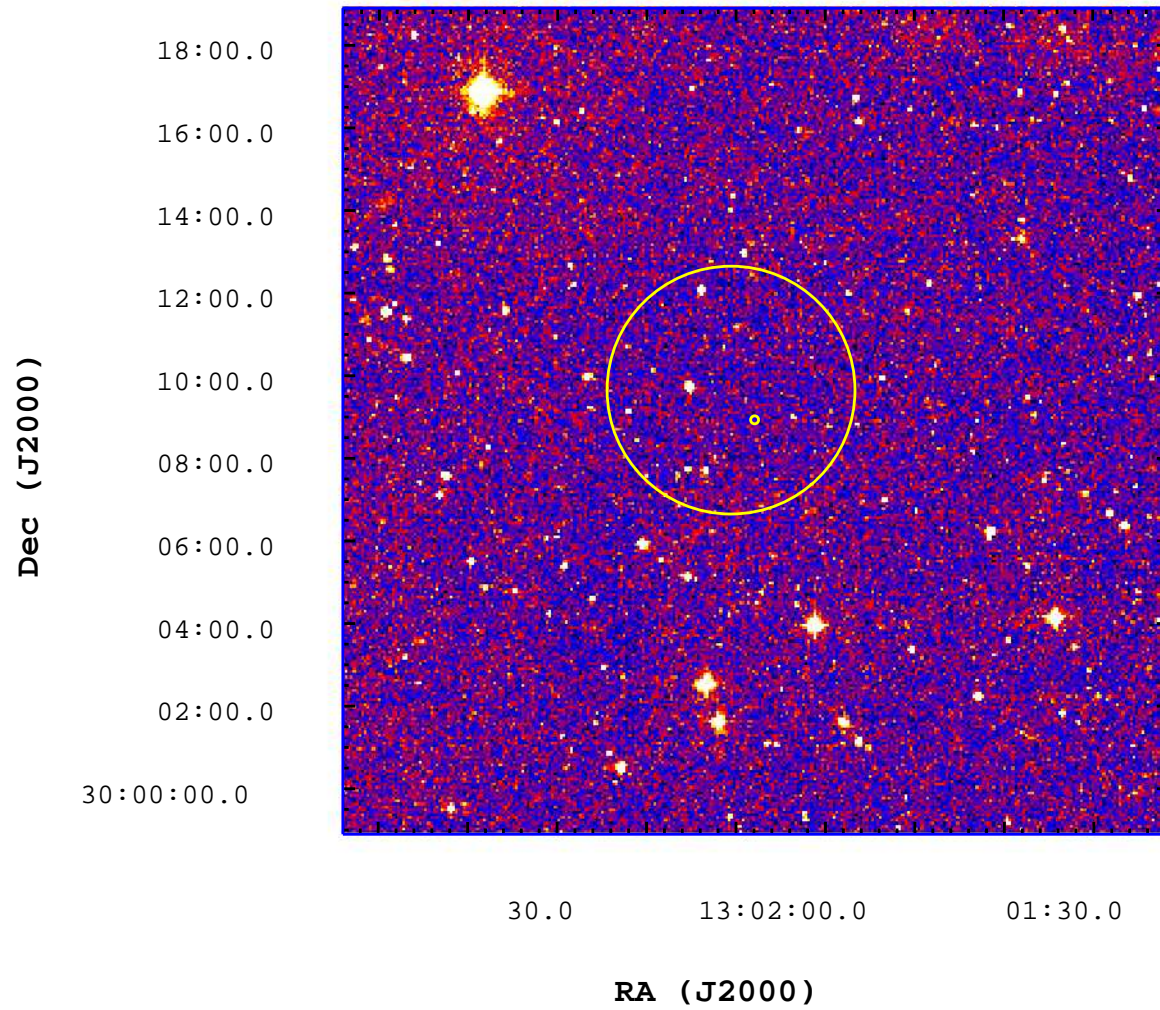

UVOT Finding Chart

OBSID 00541200000 / DATE-OBS 2012-12-11T13:51:27.7

2500

3000

3500

4000