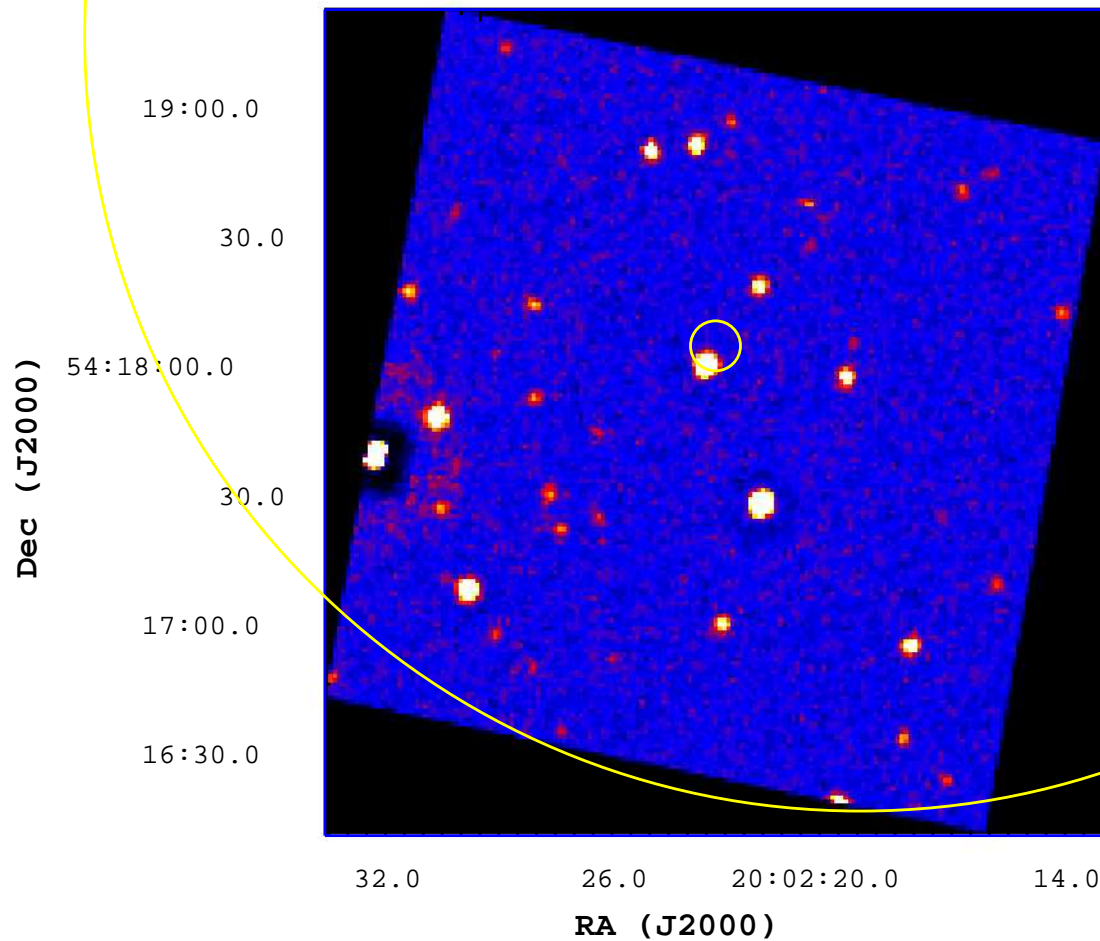

UVOT Finding Chart

OBSID 00539866000 / DATE-OBS 2012-11-28T05:07:12.5

10

20

30

40

50

60