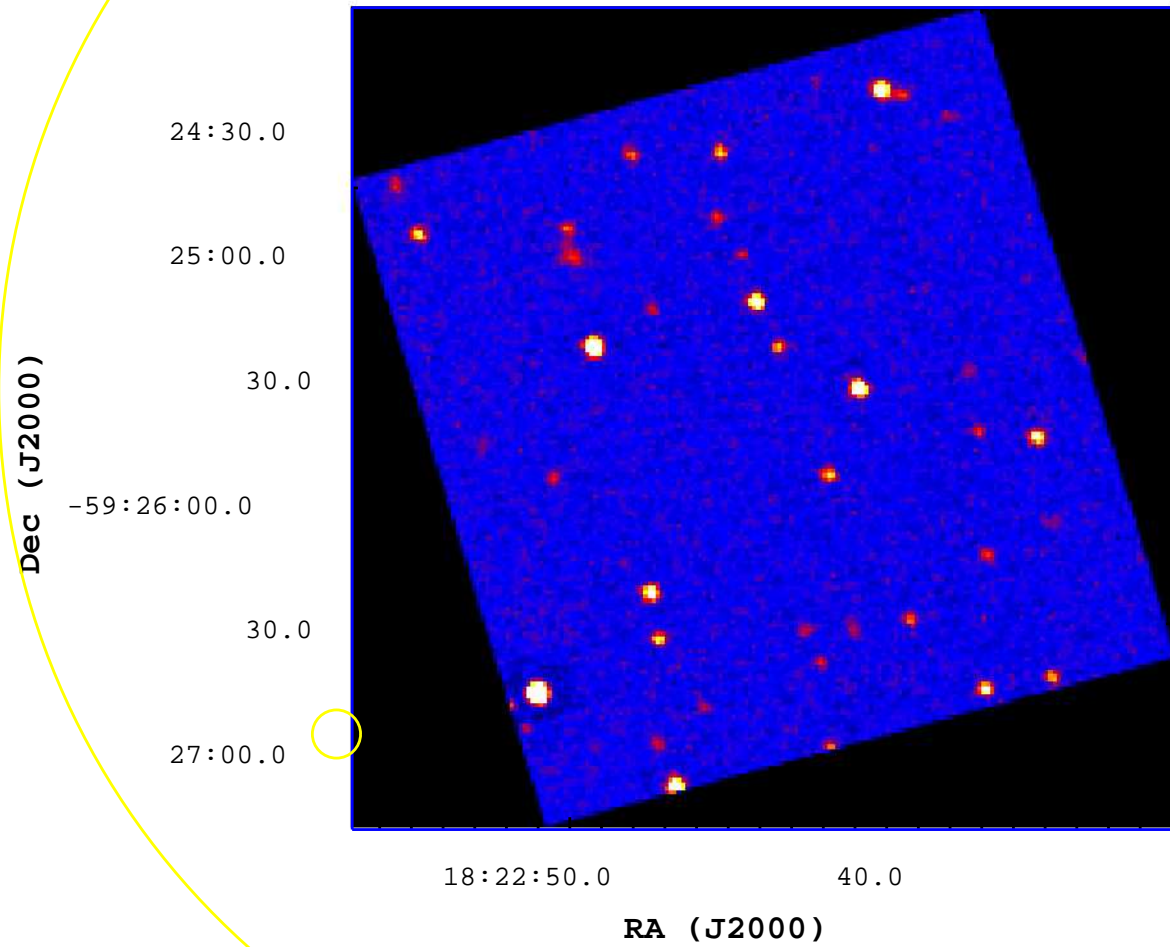

# UVOT Finding Chart

OBSID 00533060000 / DATE-OBS 2012-09-09T02:37:20.9

20

40

60

80

100

120