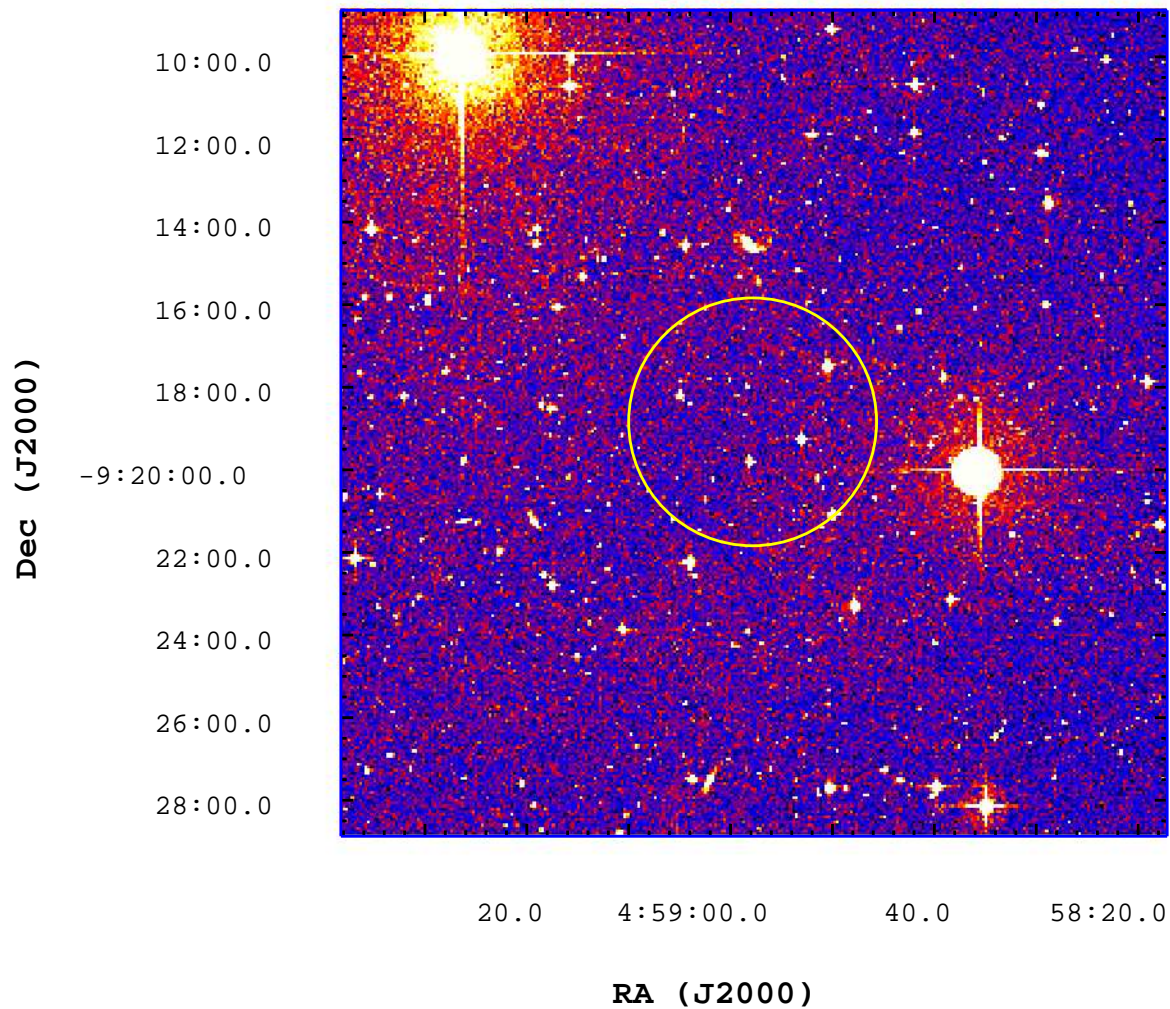

UVOT Finding Chart

OBSID 00532871000 / DATE-OBS 2012-09-07T00:39:05.3

5000

5500

6000

6500

7000