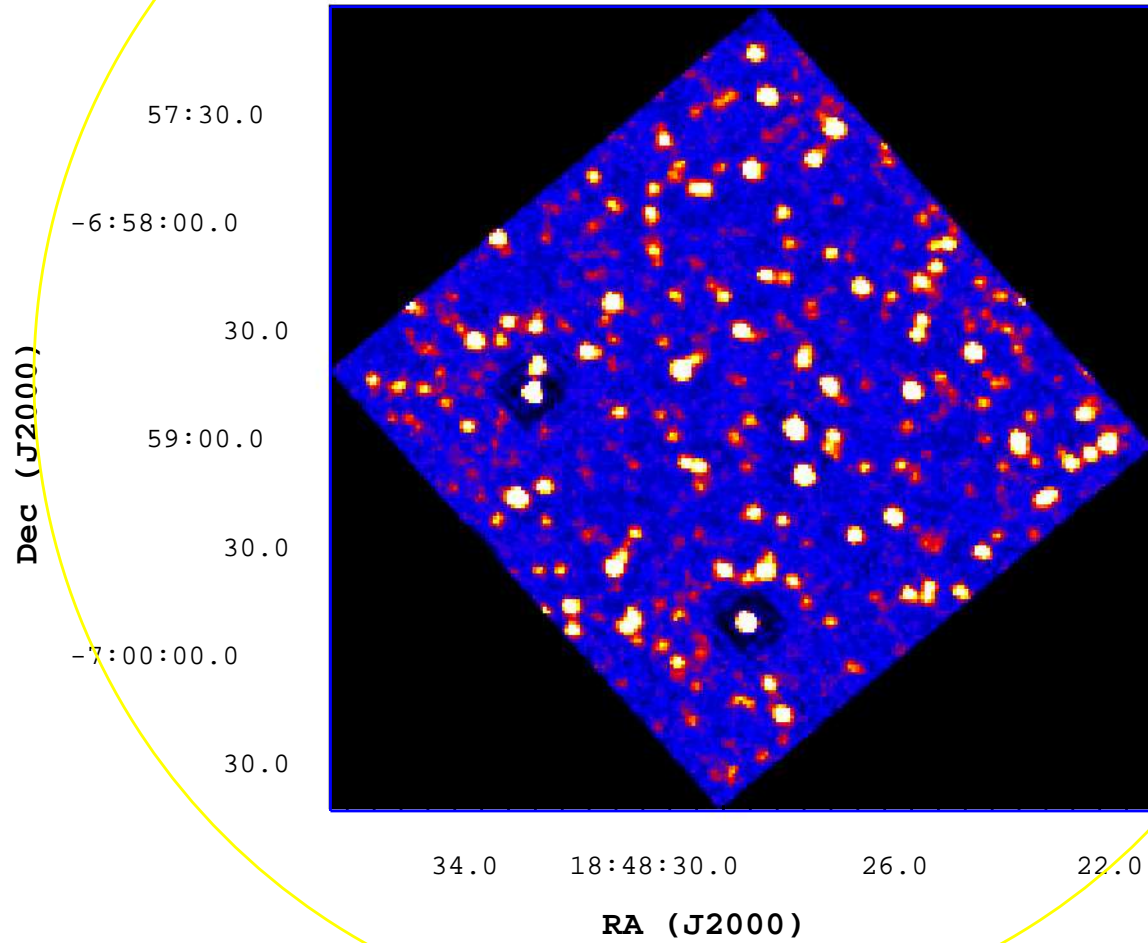

UVOT Finding Chart

OBSID 00531223000 / DATE-OBS 2012-08-16T19:20:58.9

10

20

30

40

50

60