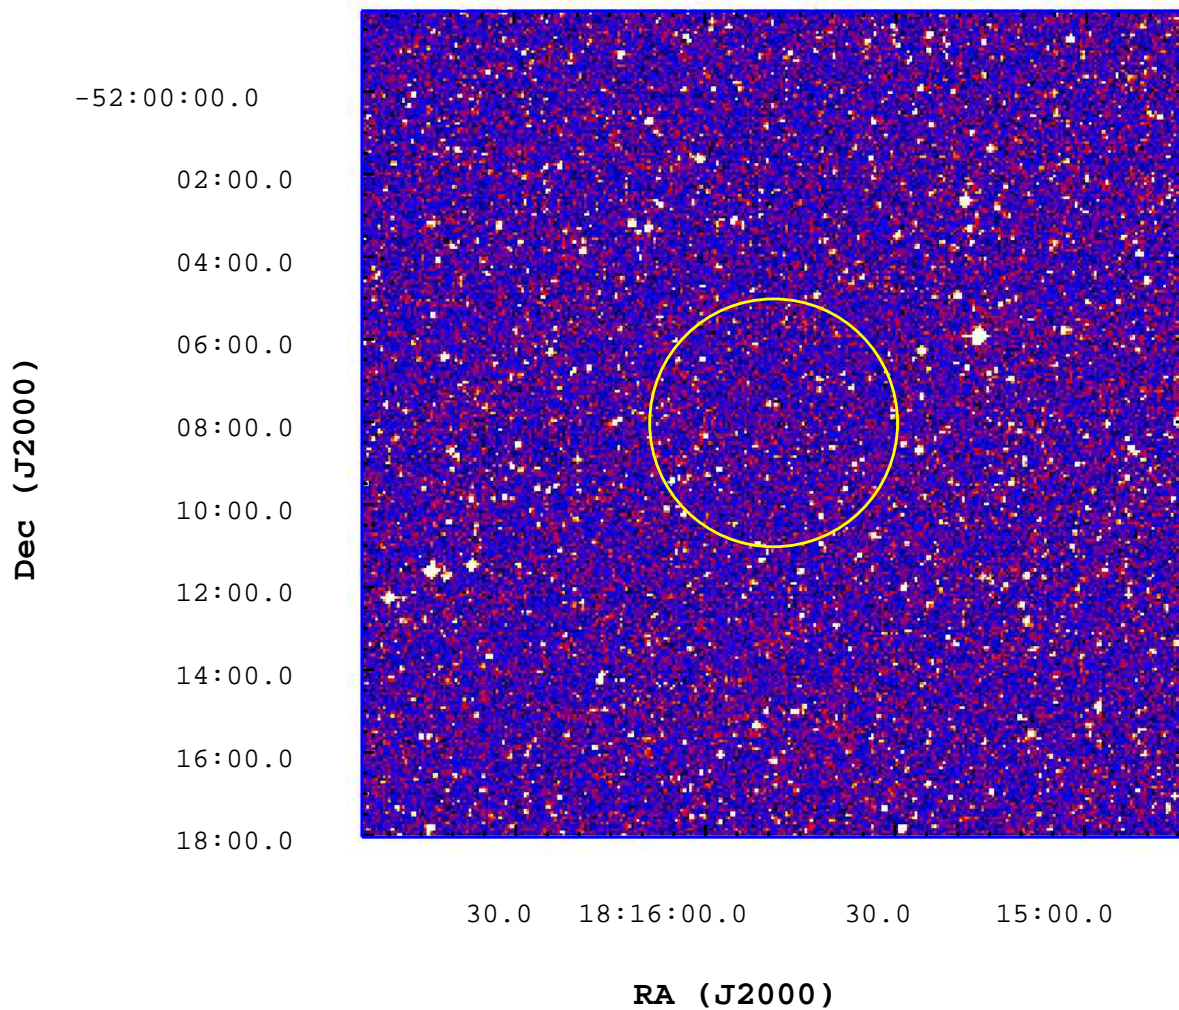

UVOT Finding Chart

OBSID 00531003000 / DATE-OBS 2012-08-15T02:58:58.5

1400

1600

1800

2000

2200

2400