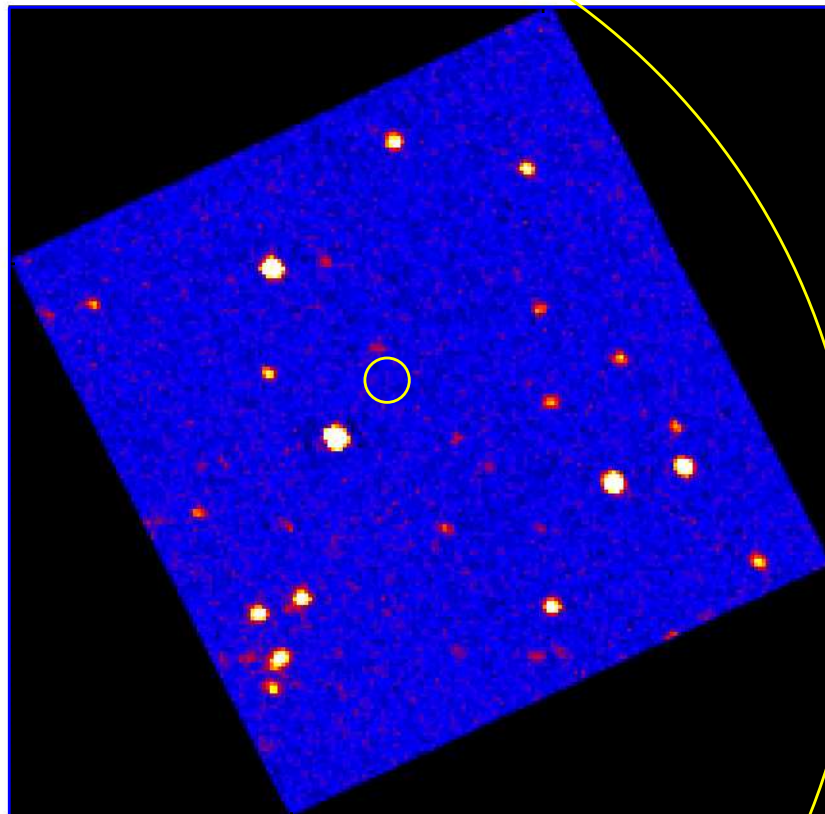

UVOT Finding Chart

OBSID 00530588000 / DATE-OBS 2012-08-11T04:45:20.0

Dec (J2000)

49:00.0
30.0
-28:50:00.0
30.0
51:00.0
30.0
52:00.0

04.0 17:45:00.0 56.0 44:52.0
RA (J2000)