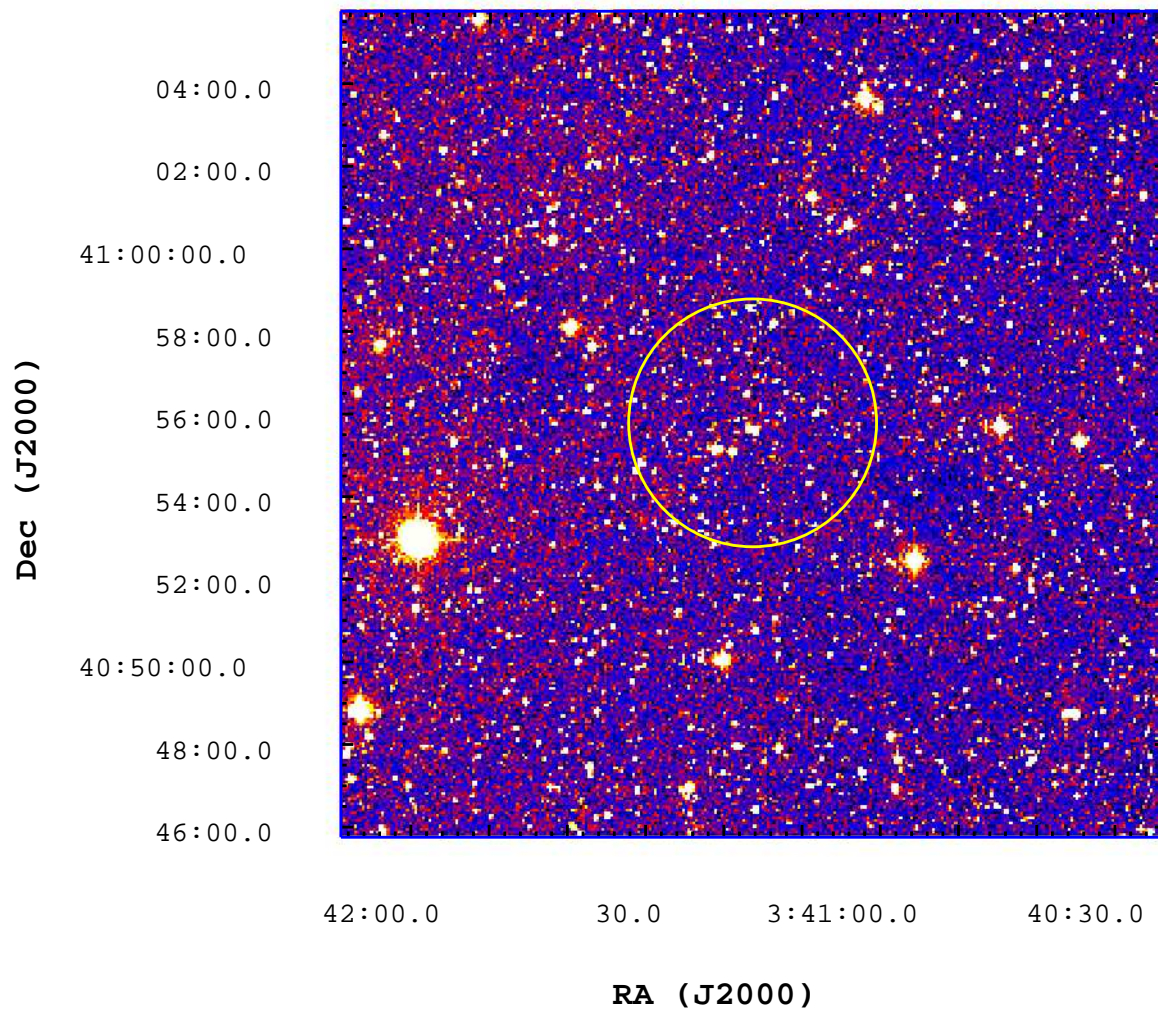

UVOT Finding Chart

OBSID 00530214000 / DATE-OBS 2012-08-06T17:35:20.1

2500

3000

3500

4000

4500