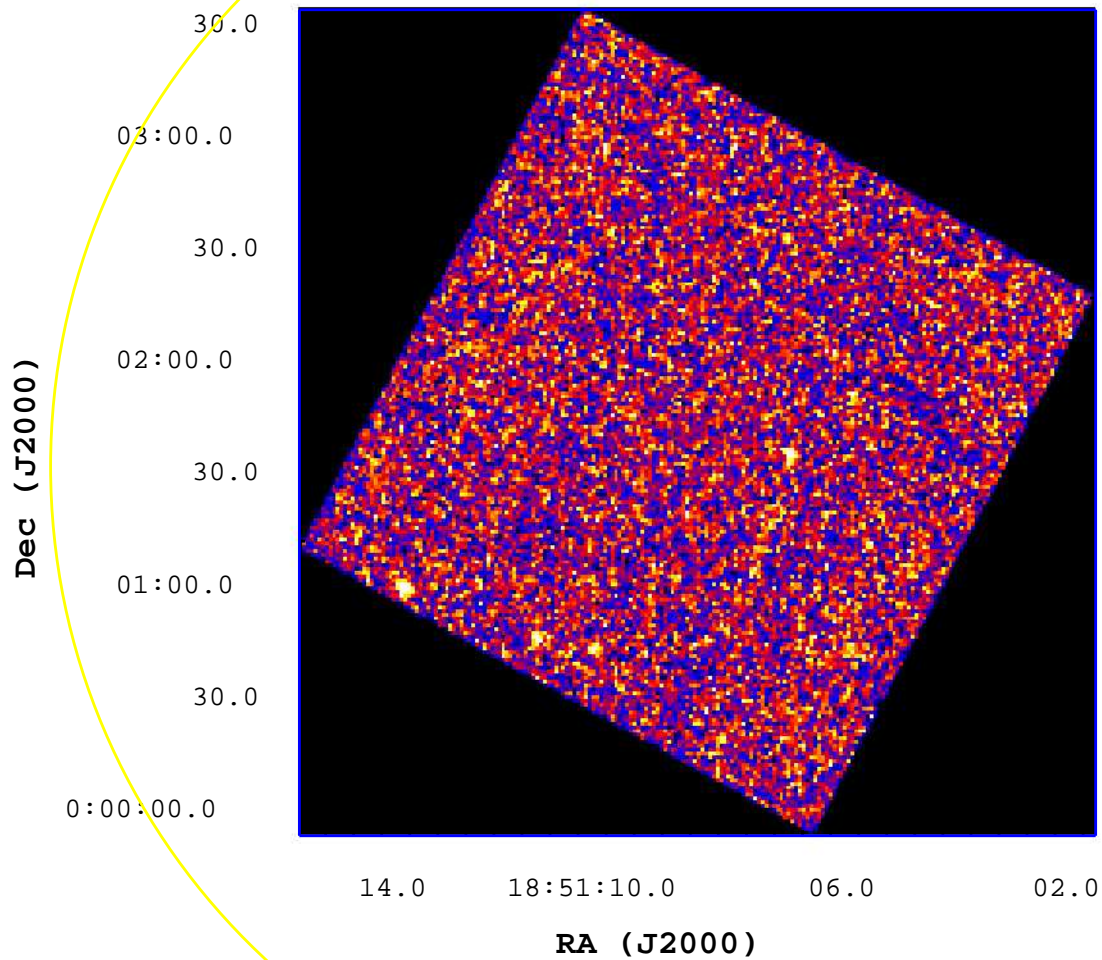

UVOT Finding Chart

OBSID 00524542000 / DATE-OBS 2012-06-17T15:52:37.4

1

2

3

4

5

6