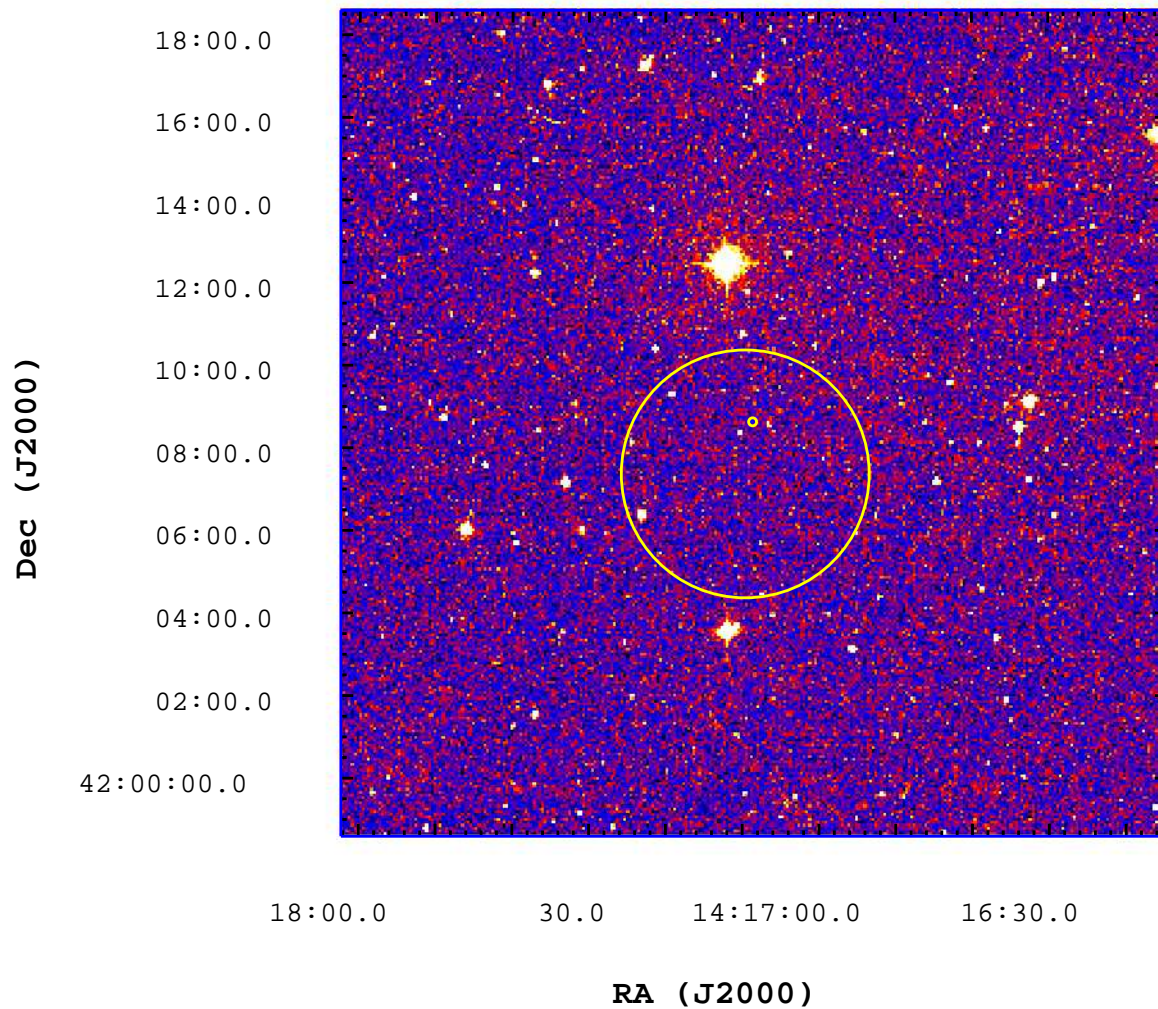

# UVOT Finding Chart

OBSID 00522656000 / DATE-OBS 2012-05-21T23:36:44.0

2500

3000

3500

4000

4500