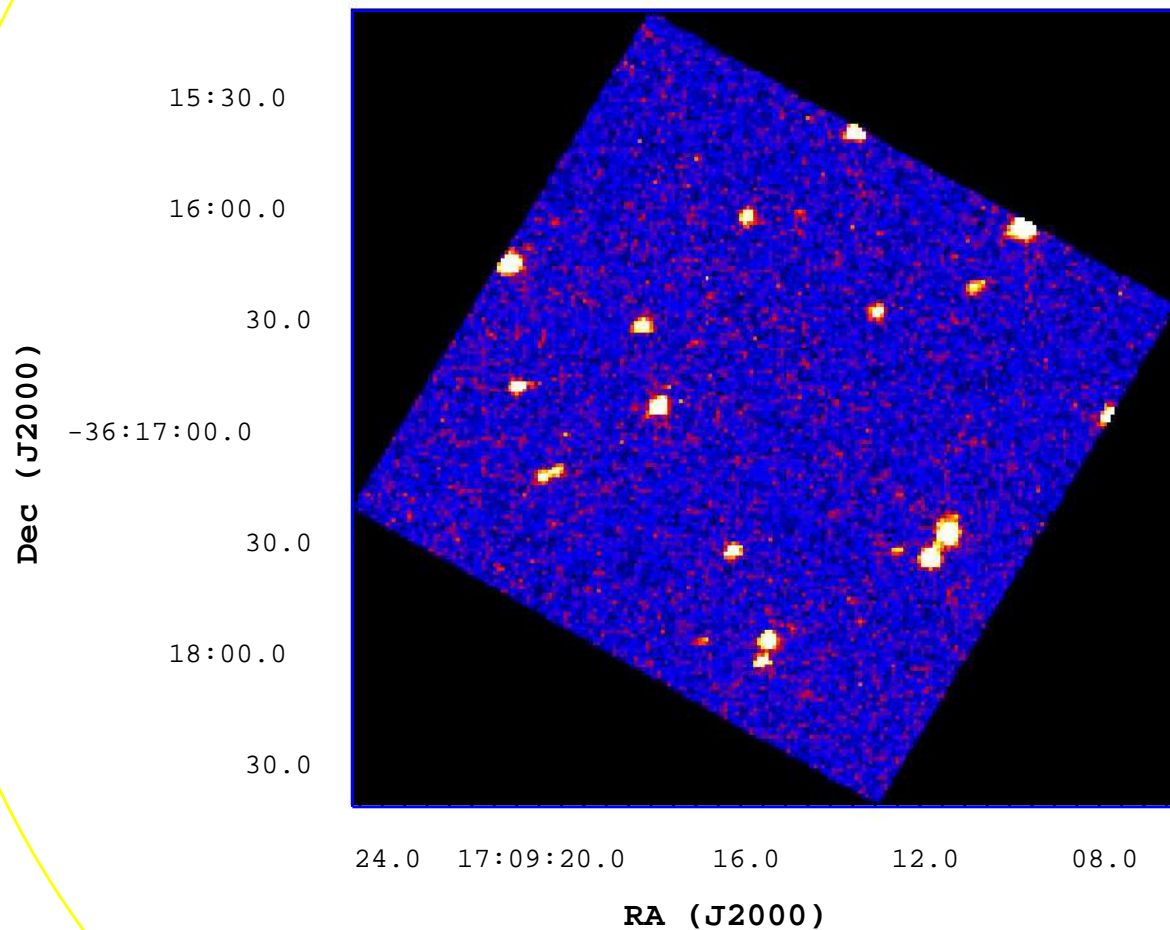

UVOT Finding Chart

OBSID 00522245000 / DATE-OBS 2012-05-14T16:58:53.0

2

4

6

8

10

12

14

16

18