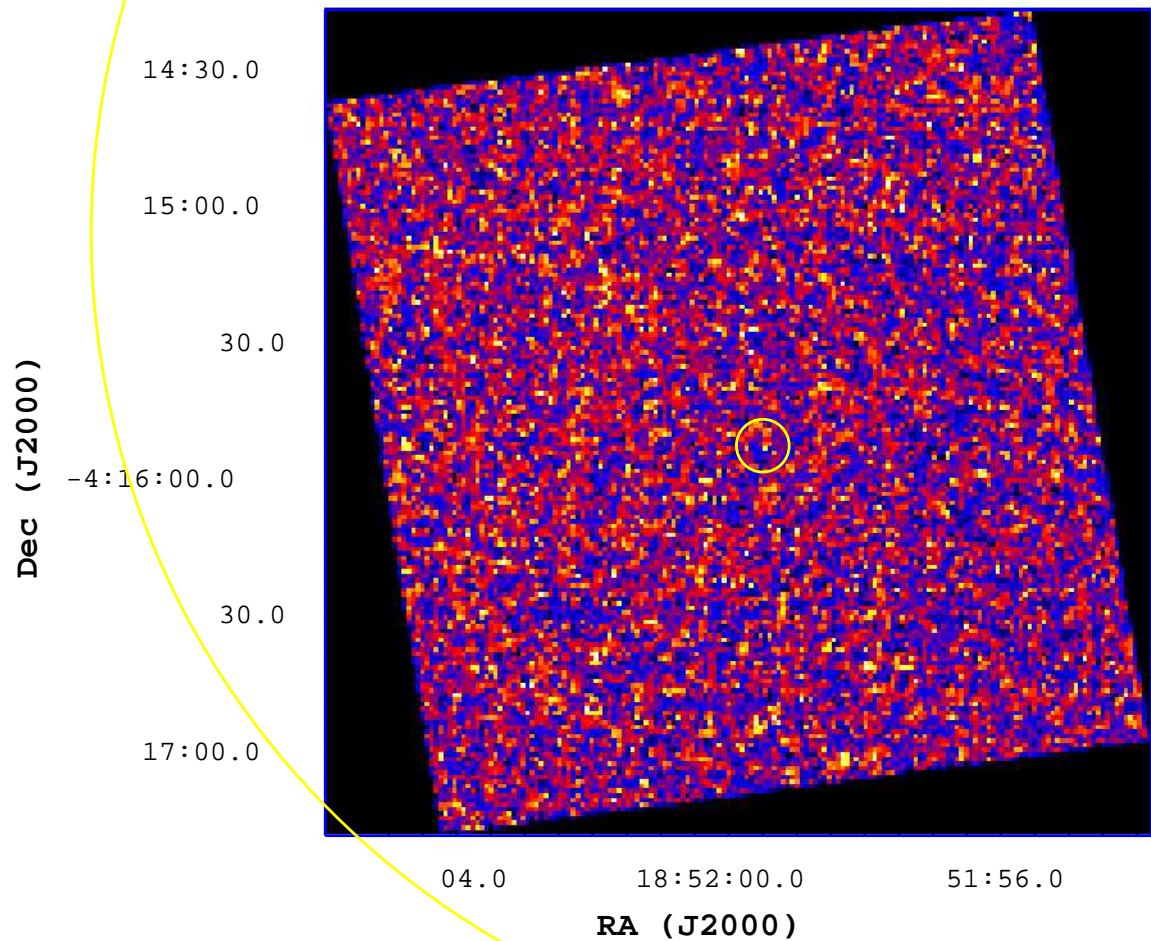

UVOT Finding Chart

OBSID 00522197000 / DATE-OBS 2012-05-14T01:18:22.0

1

2

3

4

5

6