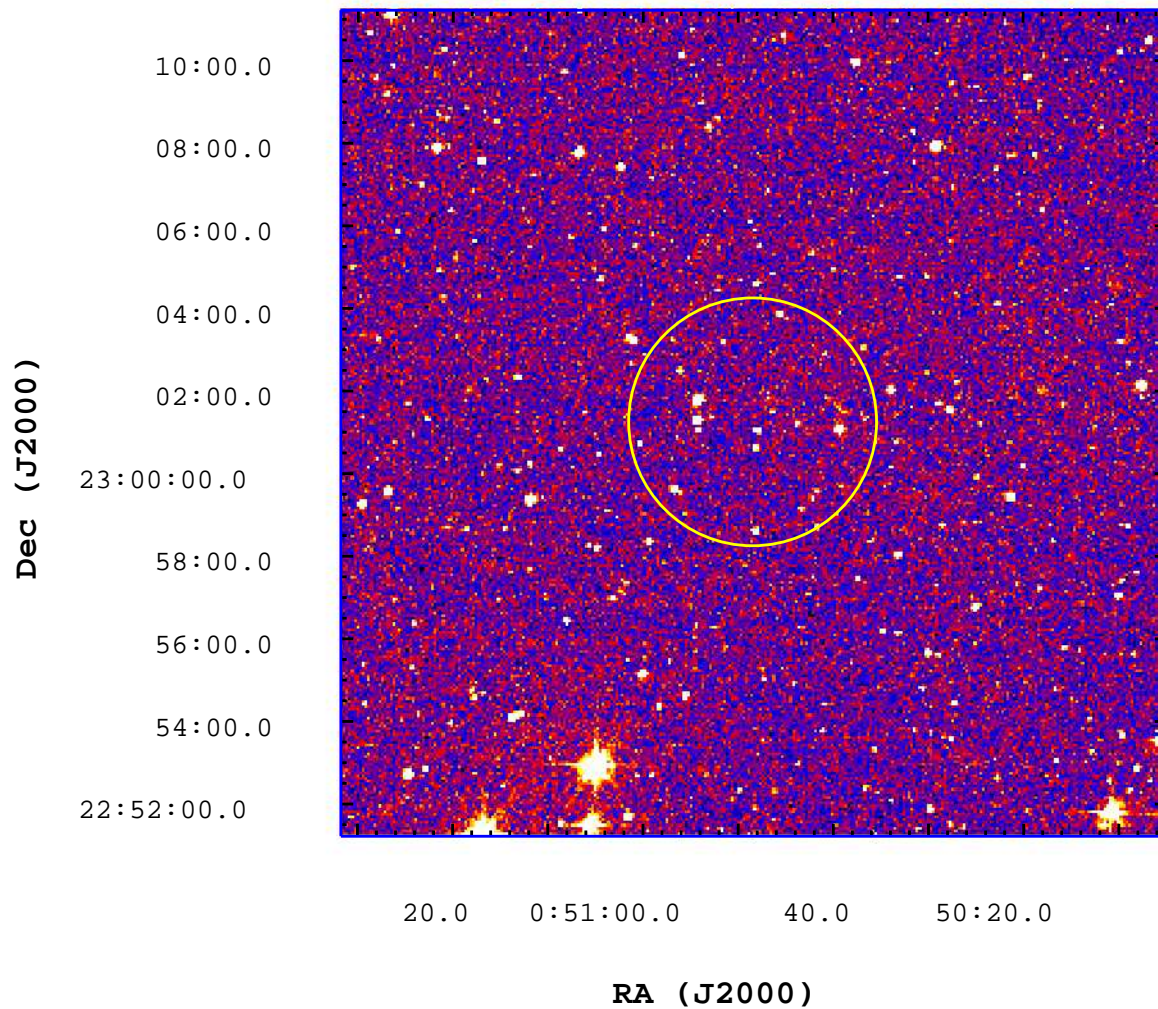

UVOT Finding Chart

OBSID 00507901000 / DATE-OBS 2011-11-17T12:16:06.4

3000

3500

4000

4500

5000

5500