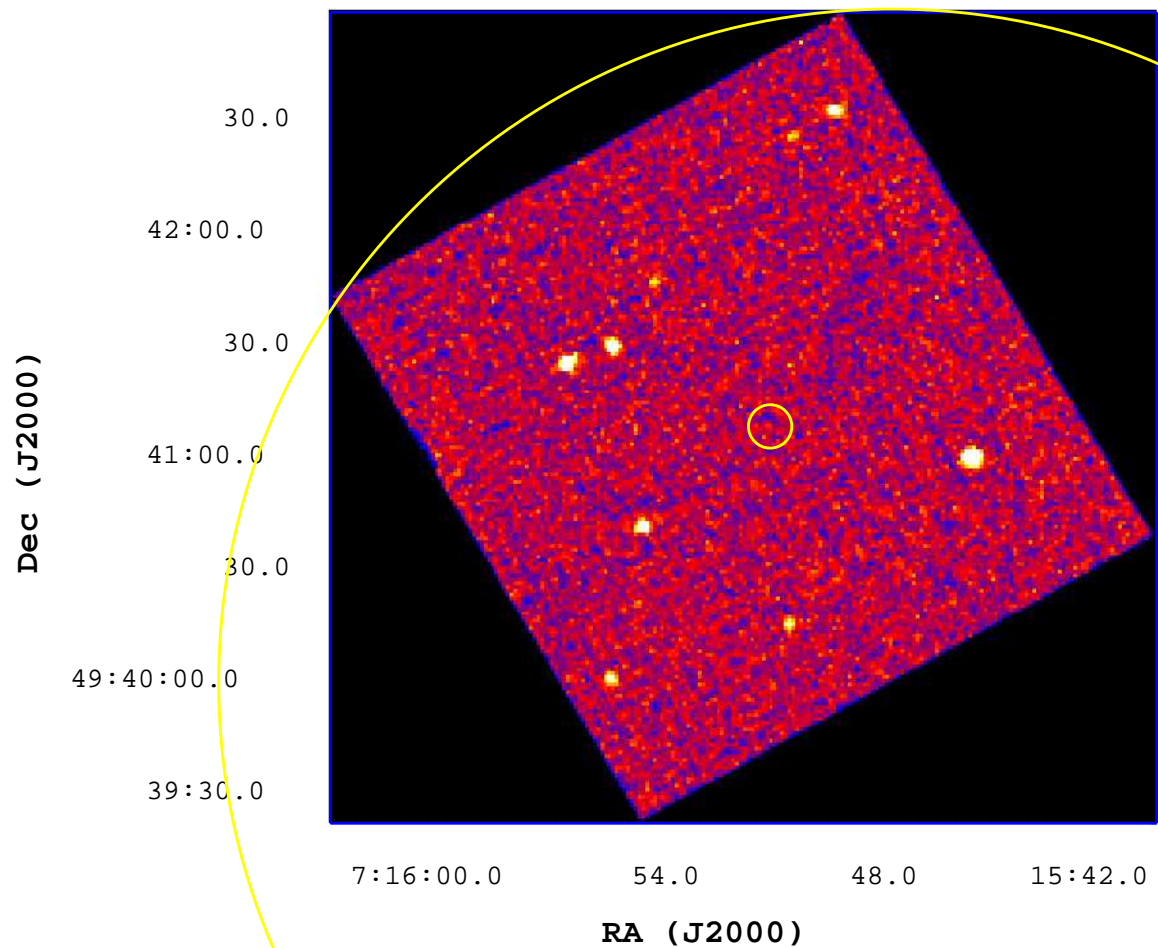

UVOT Finding Chart

OBSID 00506074000 / DATE-OBS 2011-10-22T17:27:32.8

10

20

30

40

50

60