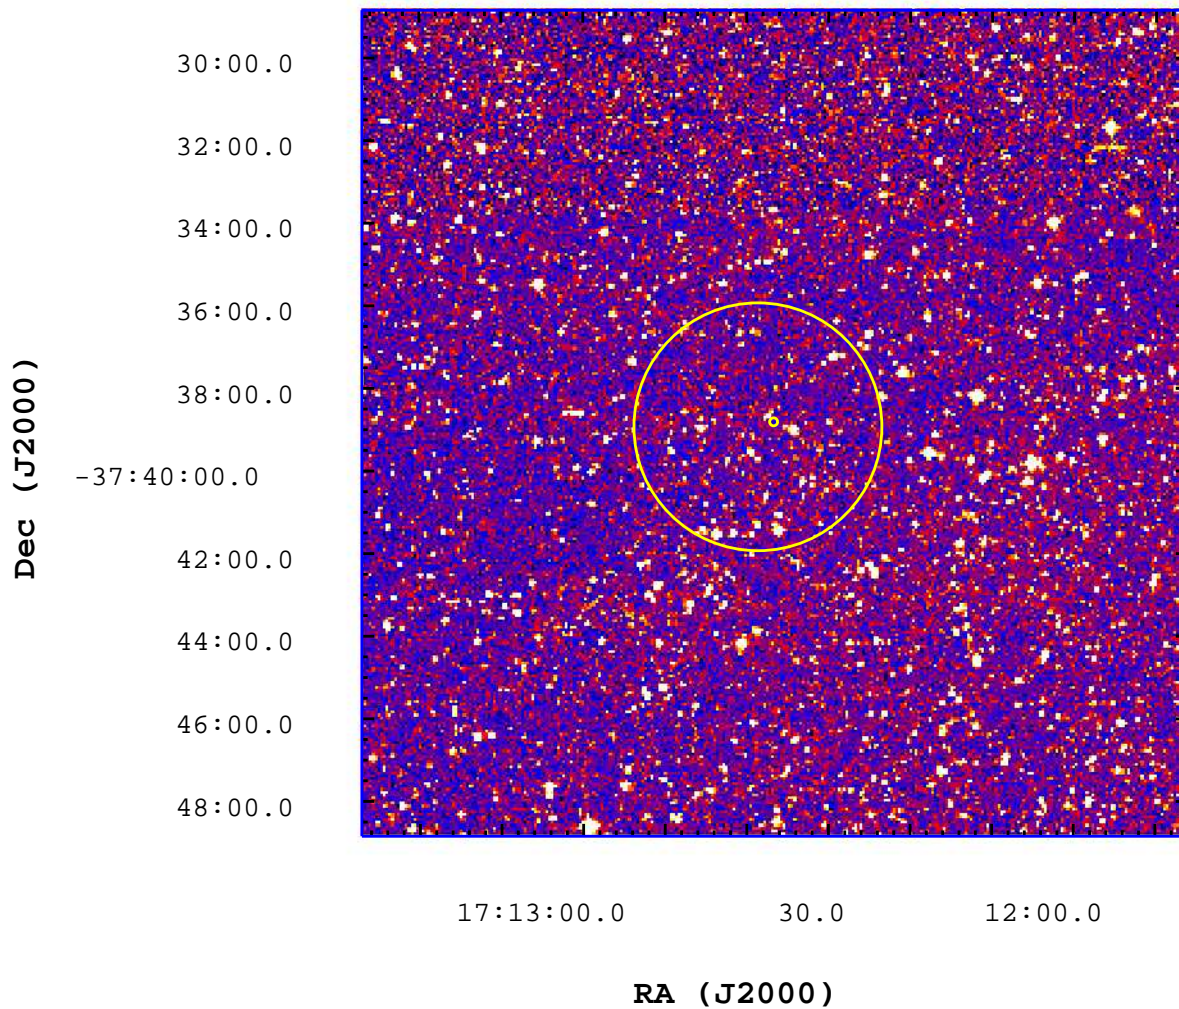

UVOT Finding Chart

OBSID 00504101000 / DATE-OBS 2011-09-26T20:13:42.5

1400

1600

1800

2000

2200

2400

2600