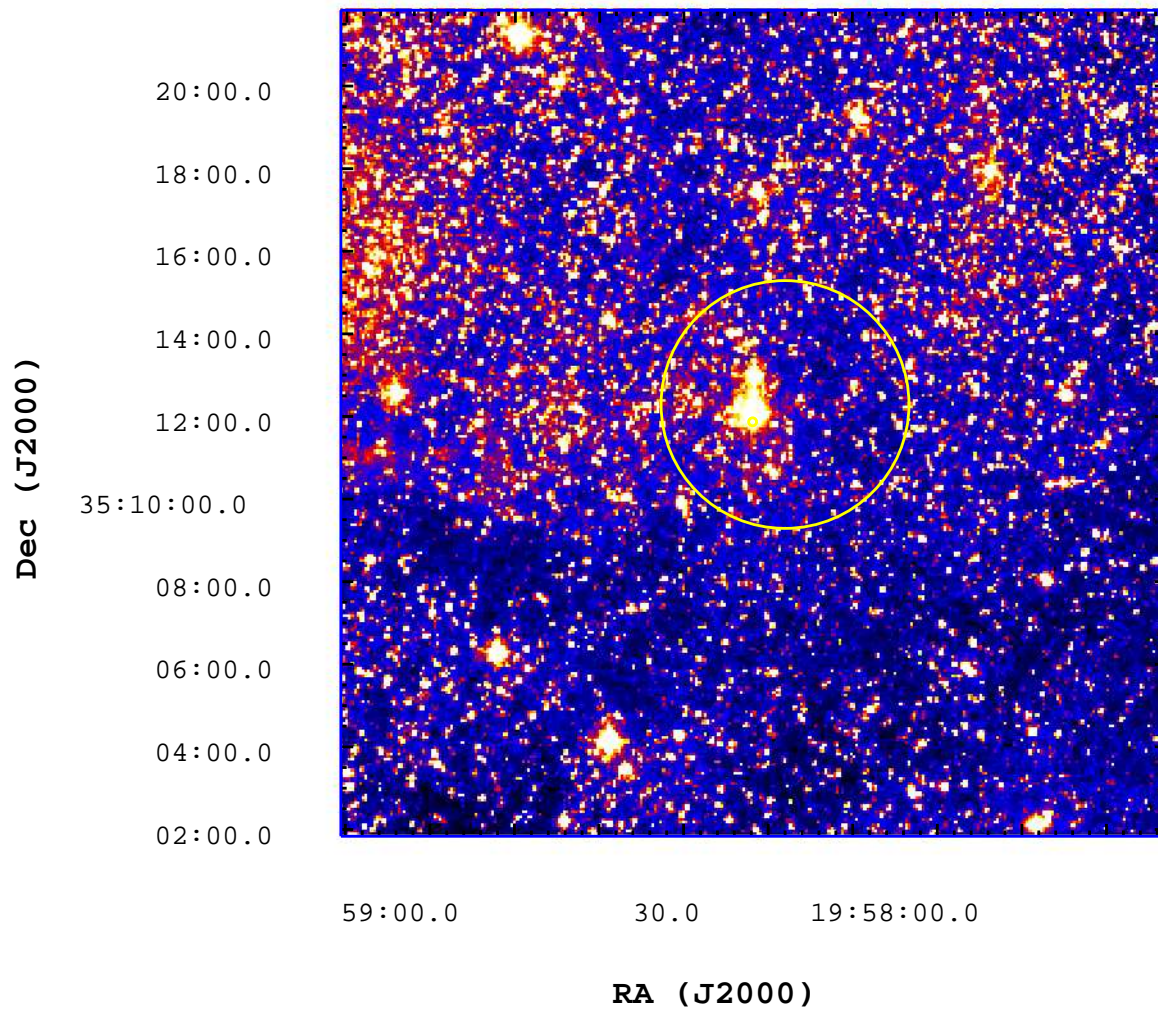

UVOT Finding Chart

OBSID 00502297000 / DATE-OBS 2011-09-04T04:33:34.2

2500

3000

3500

4000

4500

5000