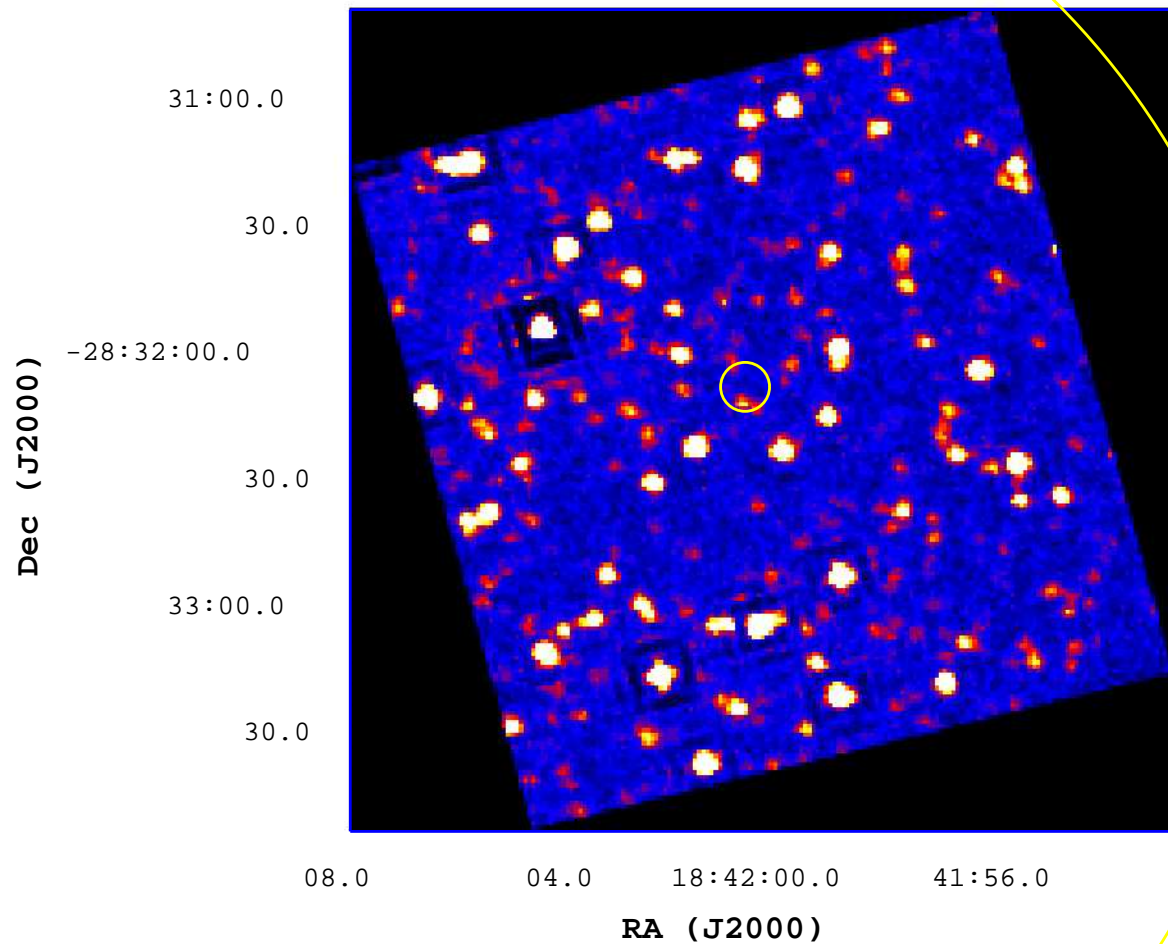

UVOT Finding Chart

OBSID 00458448000 / DATE-OBS 2011-07-31T11:24:02.7

10

20

30

40

50

60