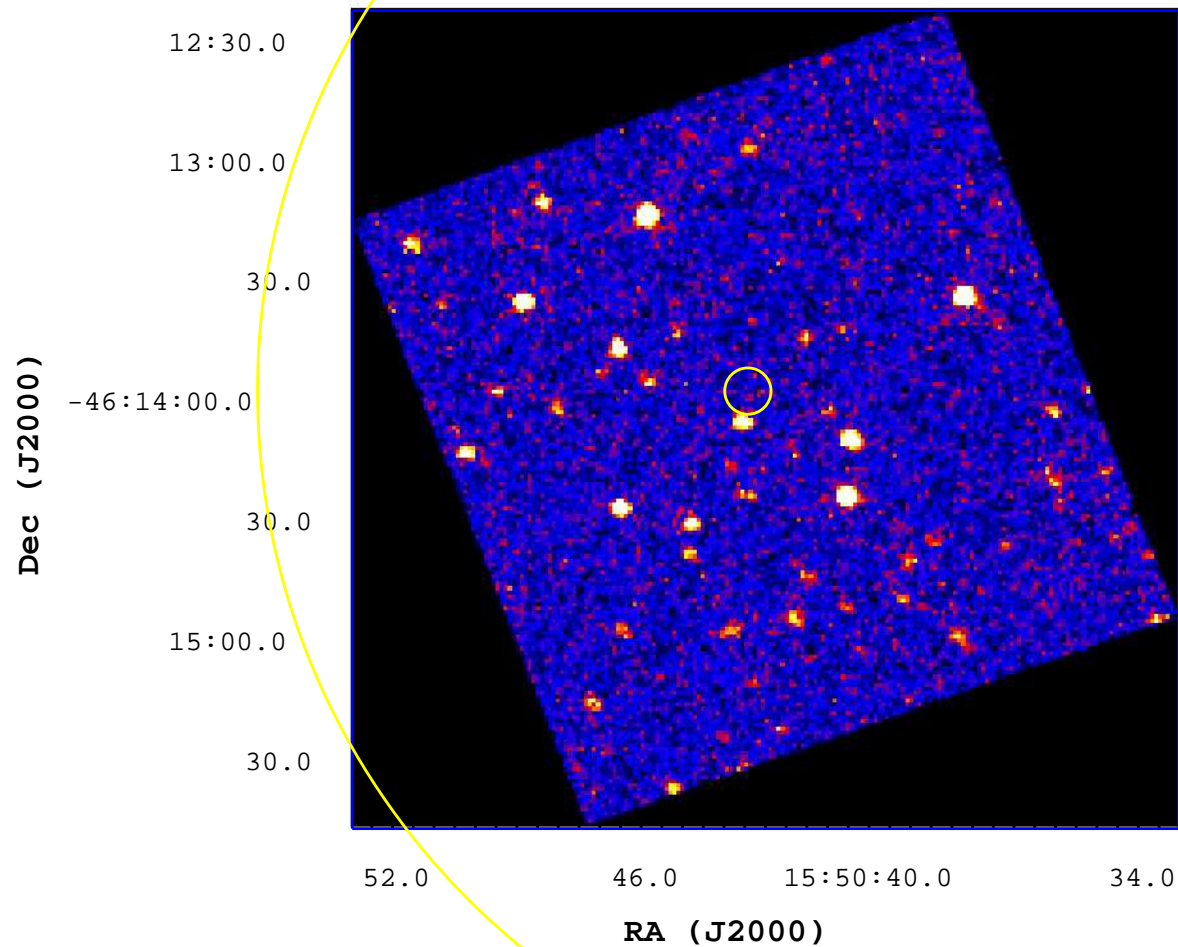

UVOT Finding Chart

OBSID 00457330000 / DATE-OBS 2011-07-15T13:19:09.7

2

4

6

8

10

12