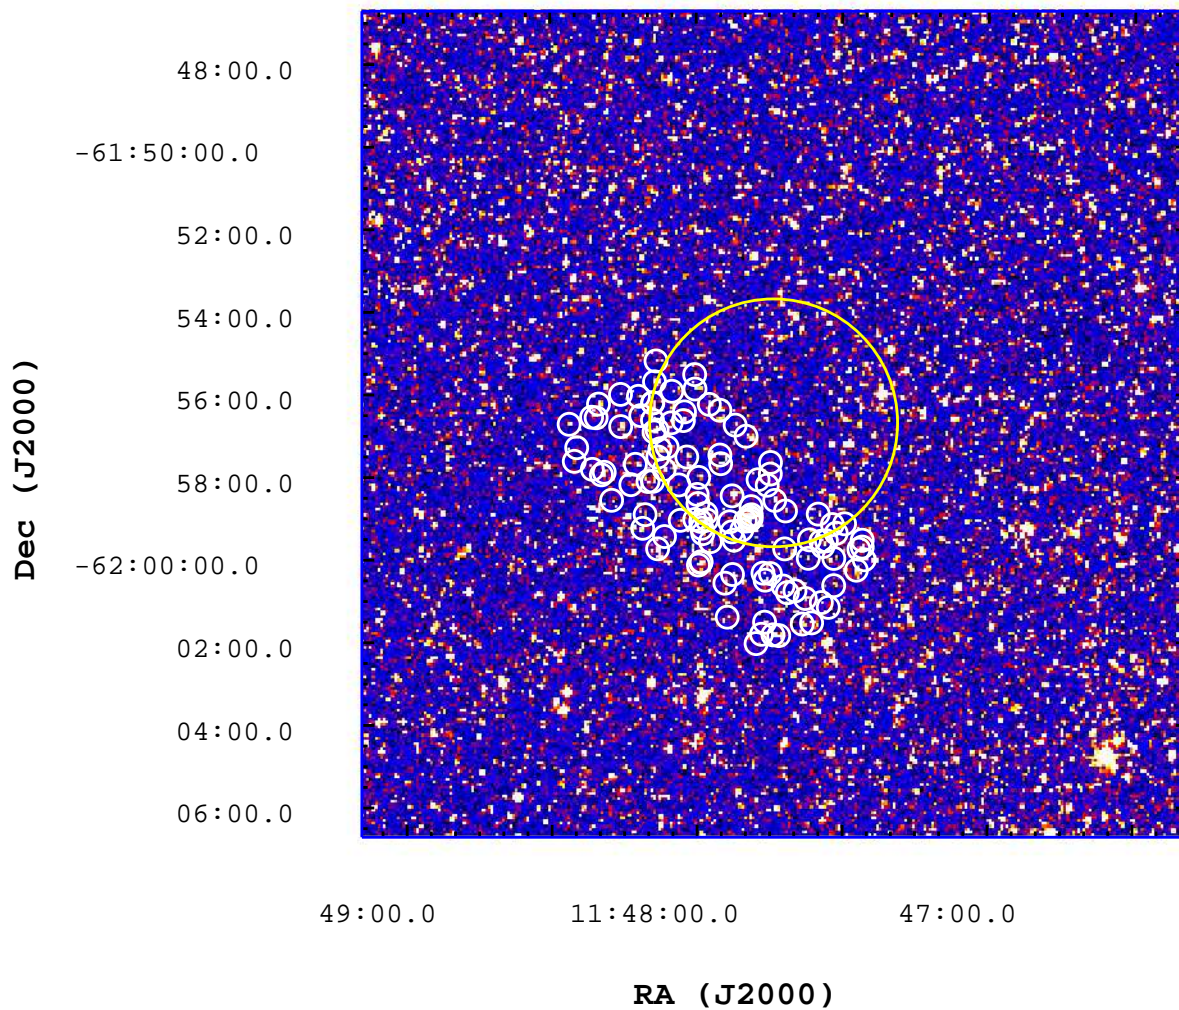

UVOT Finding Chart

OBSID 00450610000 / DATE-OBS 2011-04-03T02:47:51.7

2000

2500

3000

3500

4000