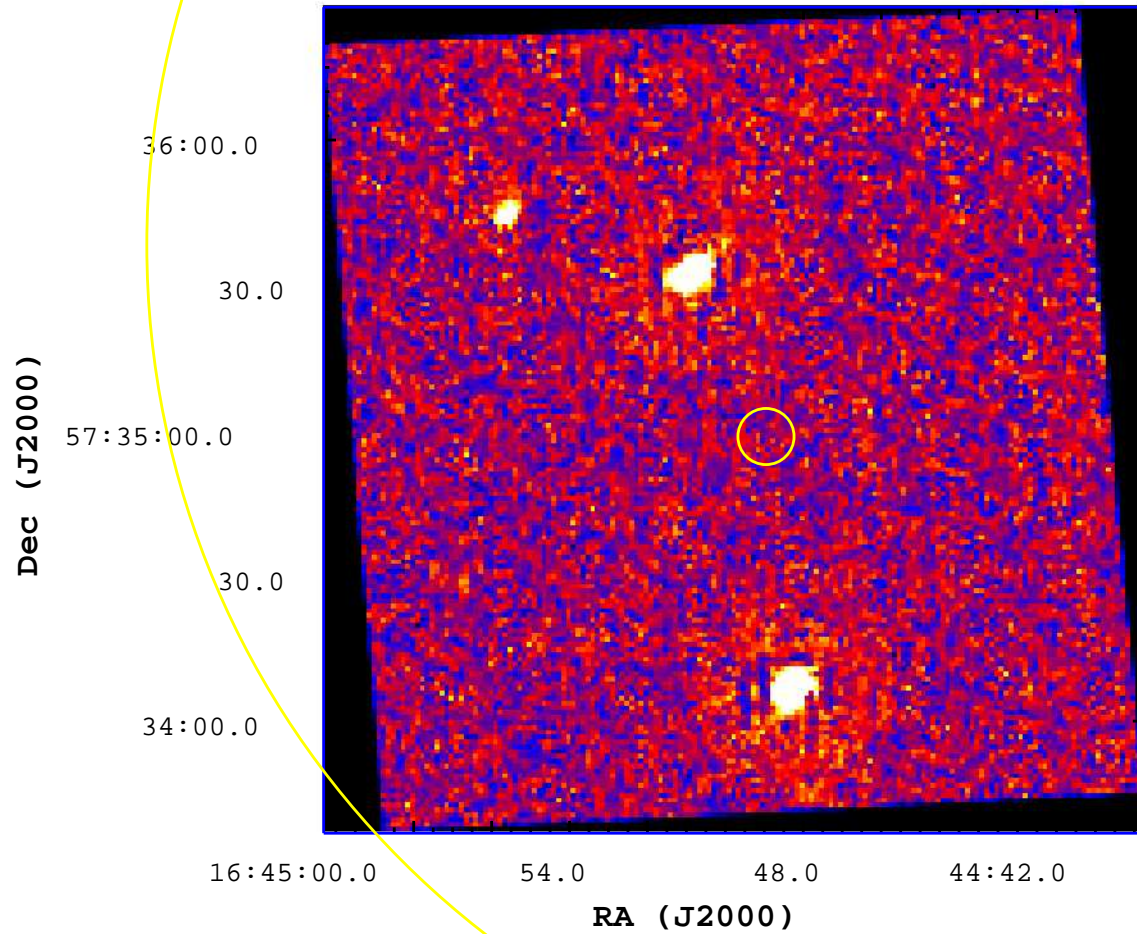

UVOT Finding Chart

OBSID 00450257000 / DATE-OBS 2011-03-29T18:32:37.2

5

10

15

20

25