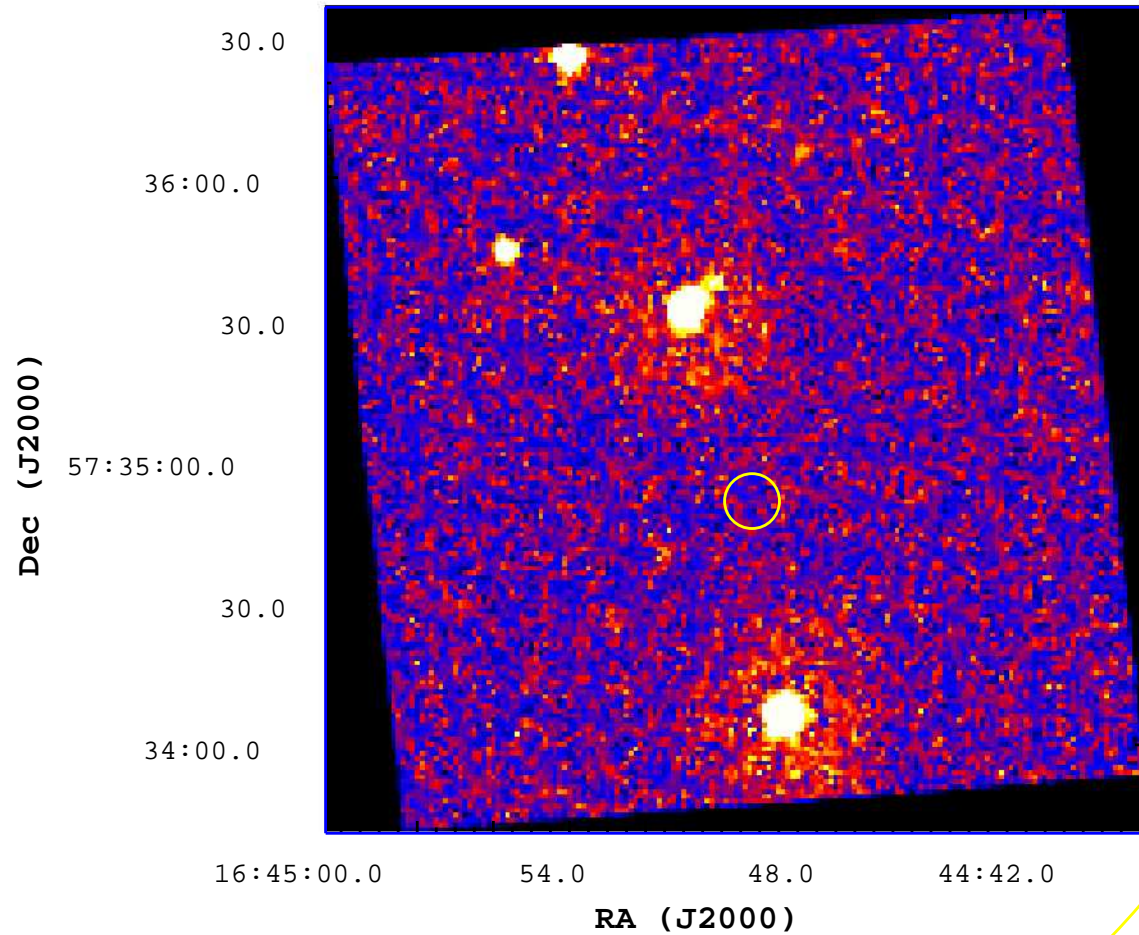

# UVOT Finding Chart

OBSID 00450158000 / DATE-OBS 2011-03-28T13:22:35.0

2

4

6

8

10

12