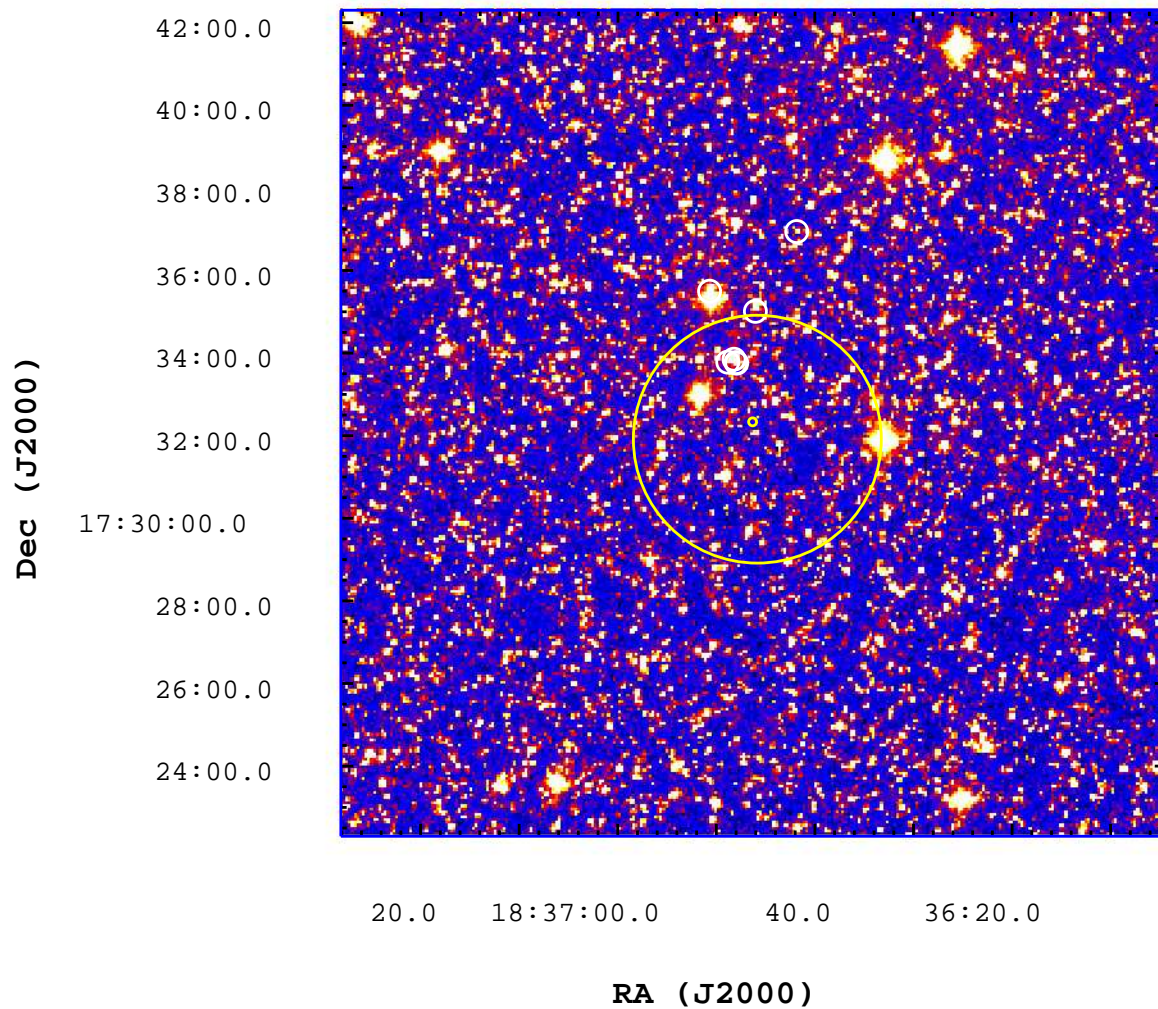

# UVOT Finding Chart

OBSID 00449399000 / DATE-OBS 2011-03-16T00:02:36.1

3000

3500

4000

4500

5000