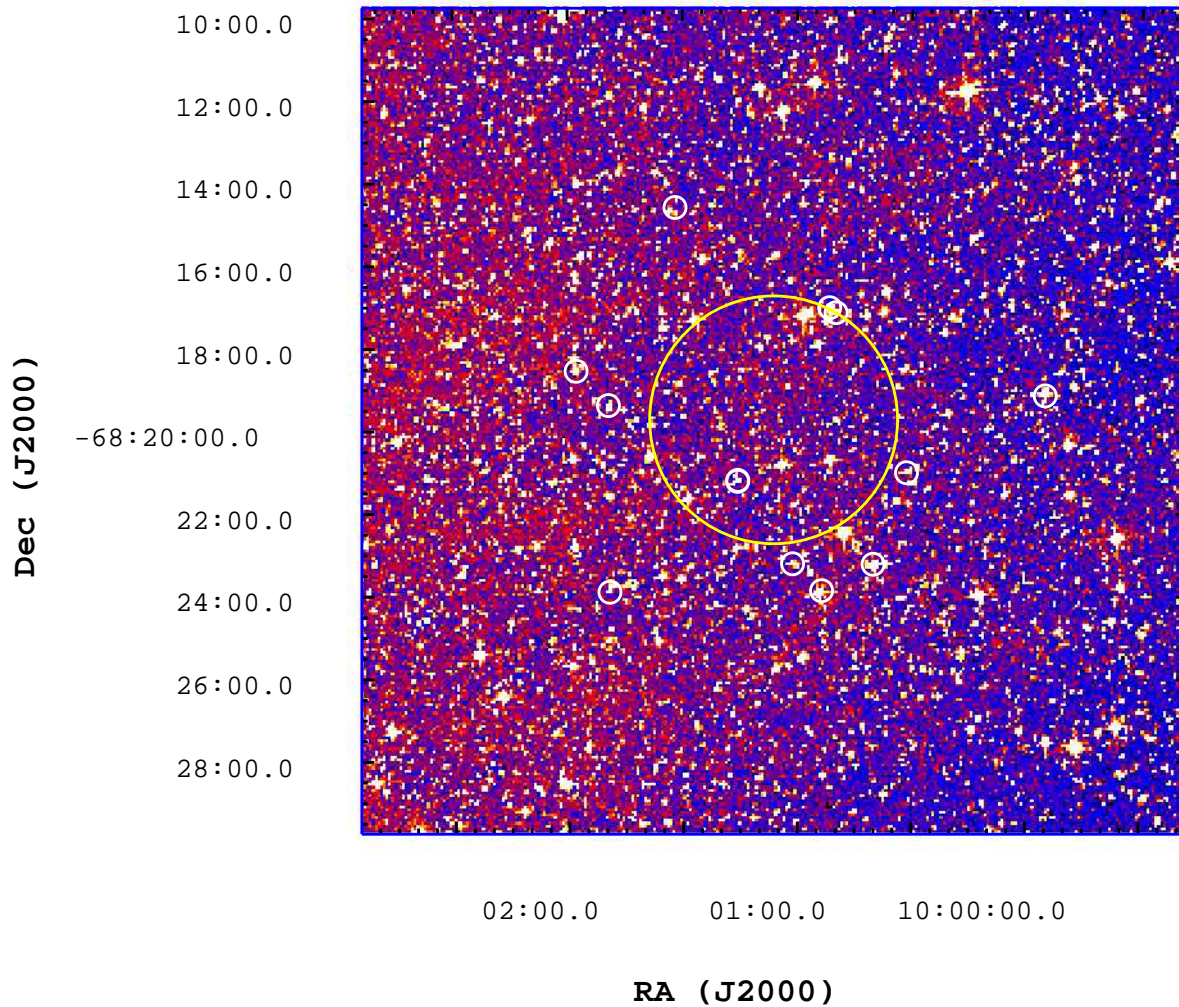

# UVOT Finding Chart

OBSID 00446677000 / DATE-OBS 2011-02-23T21:30:44.9

3000

3500

4000

4500

5000