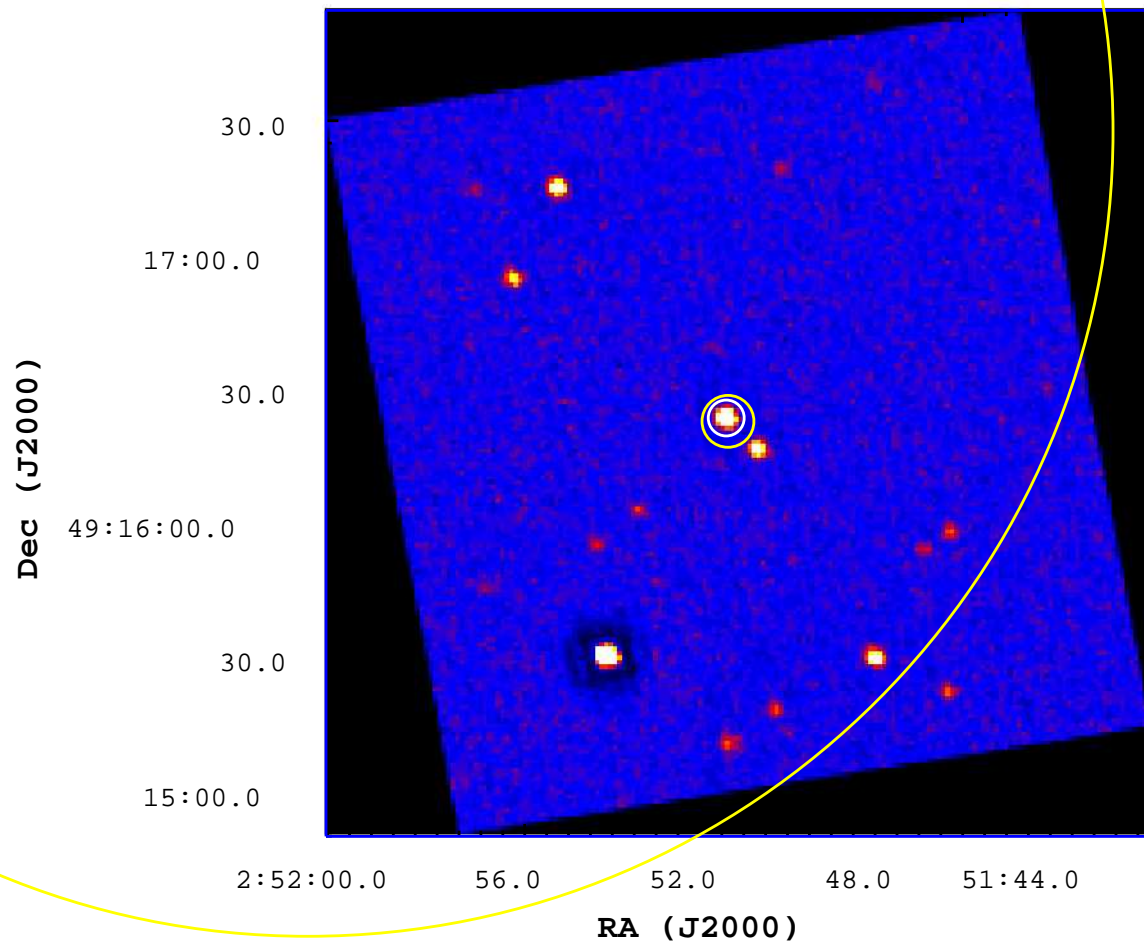

# UVOT Finding Chart

OBSID 00445414000 / DATE-OBS 2011-02-13T05:19:16.5

20

40

60

80

100

120