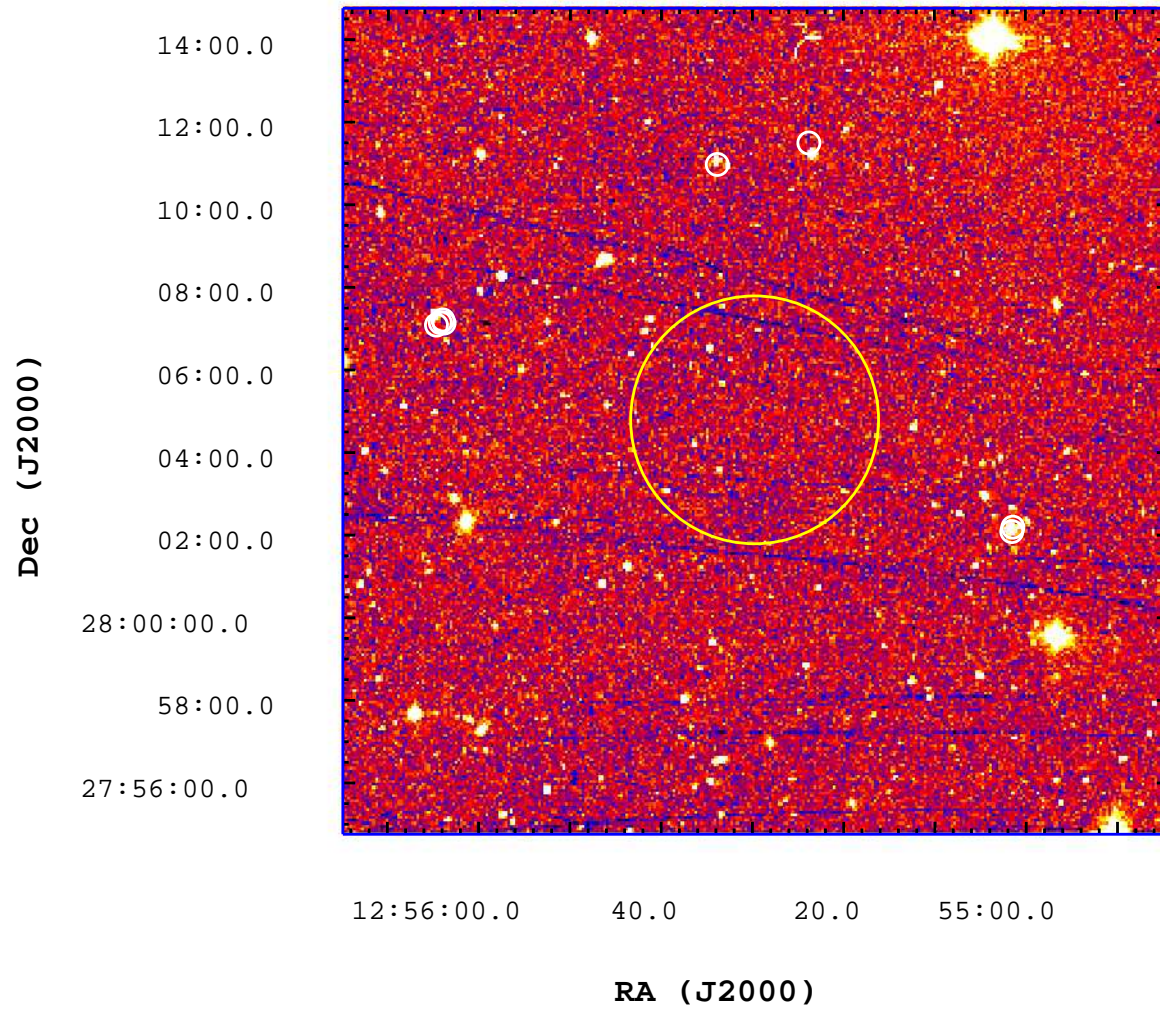

UVOT Finding Chart

OBSID 00443861000 / DATE-OBS 2011-01-28T01:49:41.4

2000

2500

3000

3500

4000