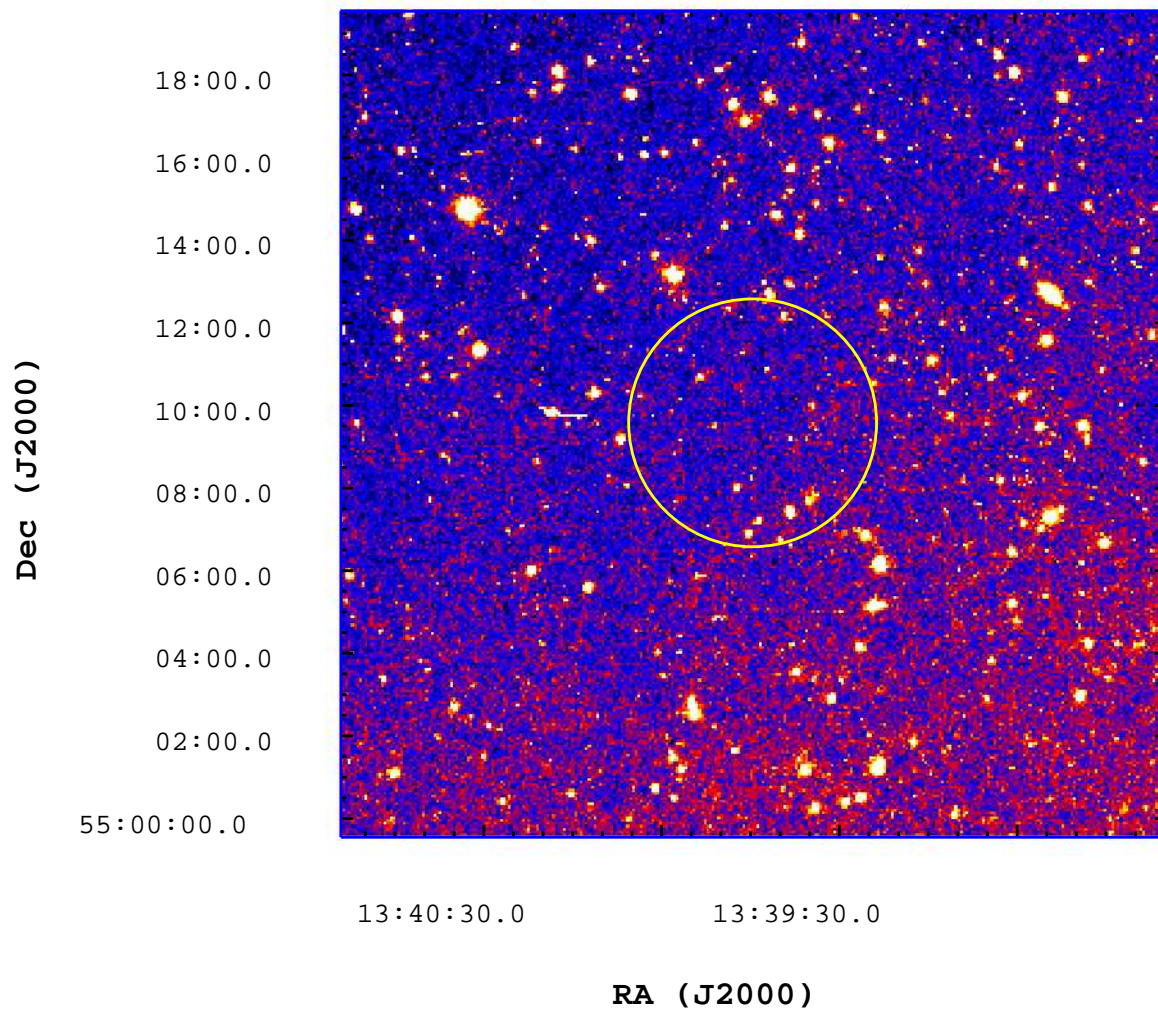

# UVOT Finding Chart

OBSID 00442539000 / DATE-OBS 2011-01-16T12:09:44.4

2400

2500

2600

2700

2800

2900