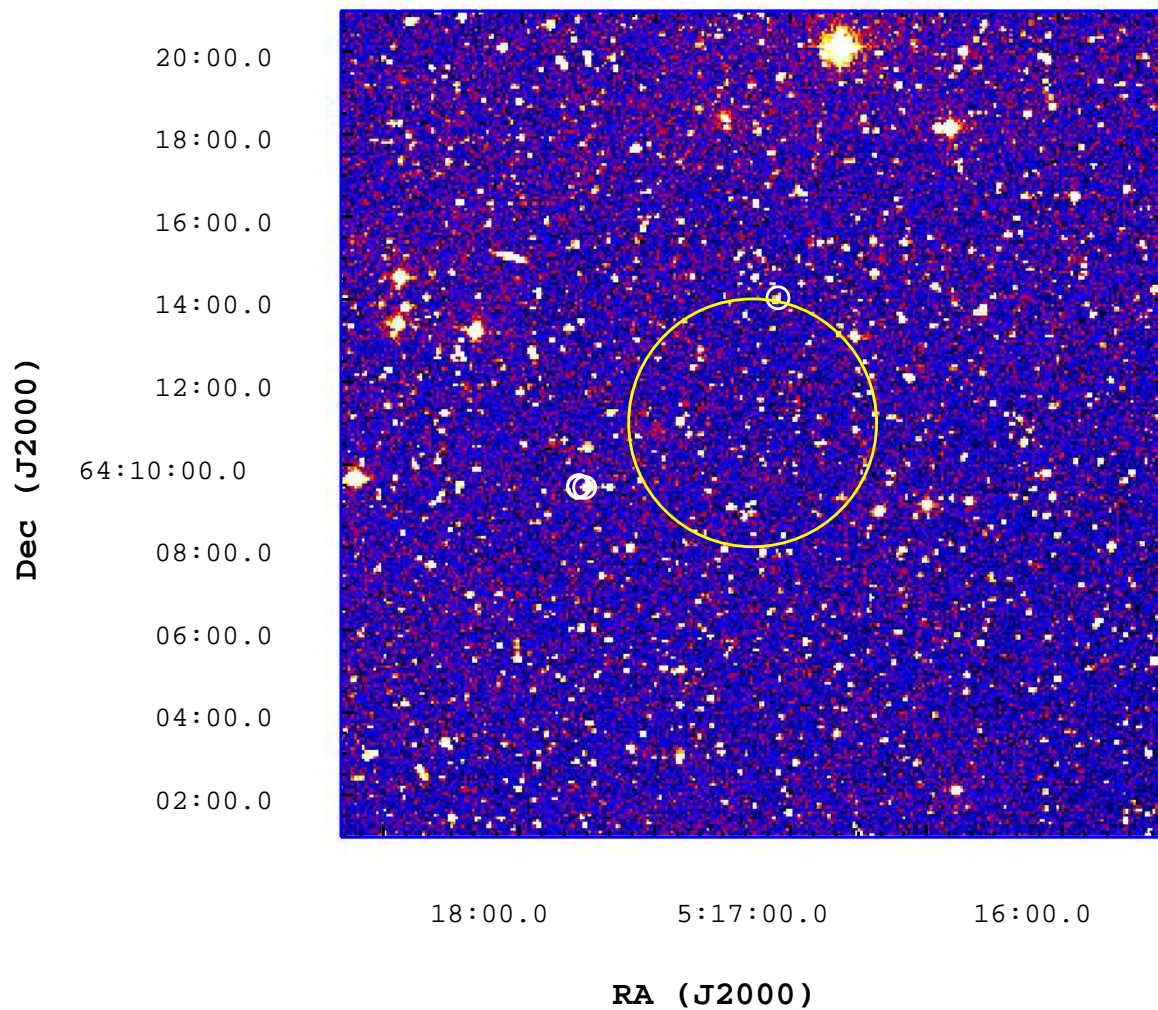

UVOT Finding Chart

OBSID 00441664000 / DATE-OBS 2011-01-06T16:24:12.5

3000

3500

4000

4500

5000

5500