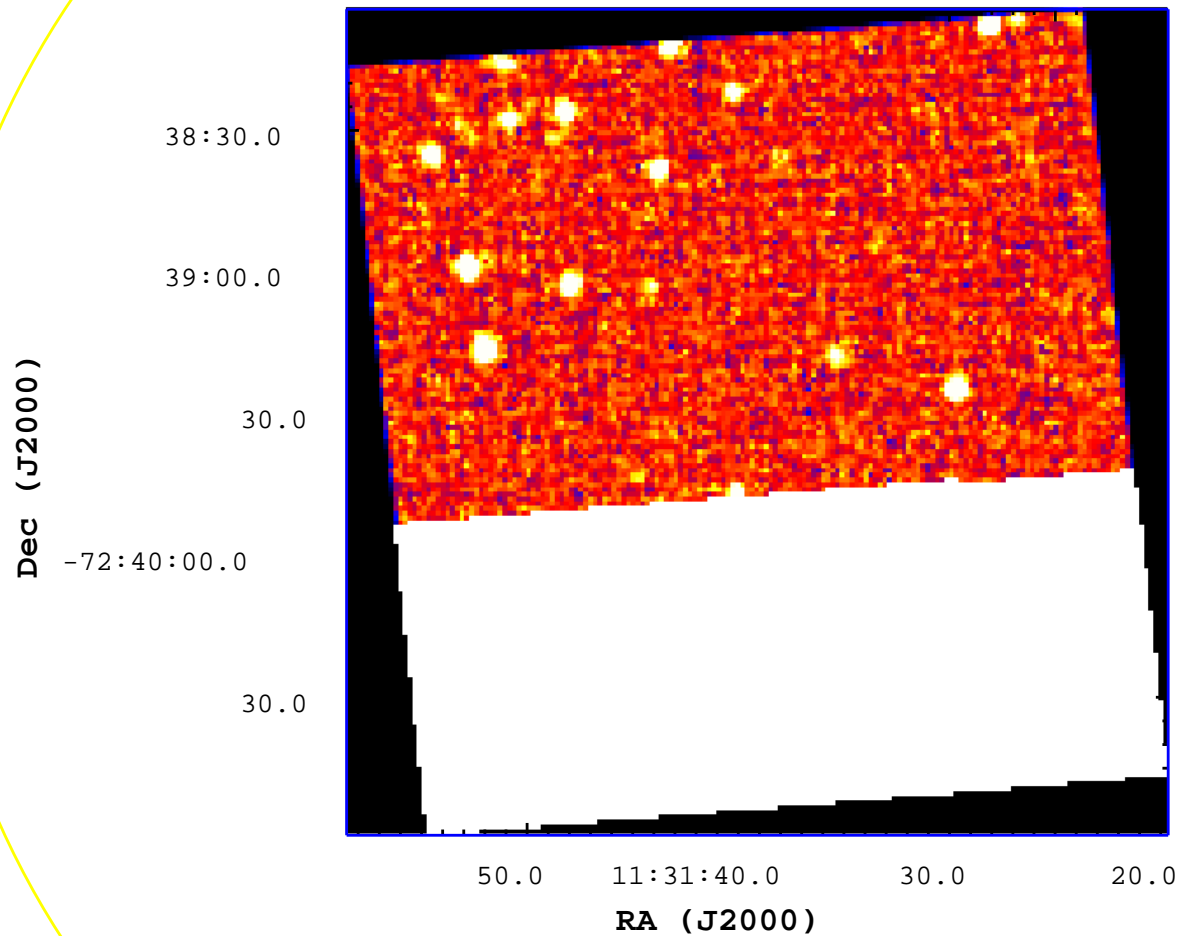

UVOT Finding Chart

OBSID 00438675000 / DATE-OBS 2010-11-17T19:28:06.2

0 5 10 15 20 25 30 35 40 45 50