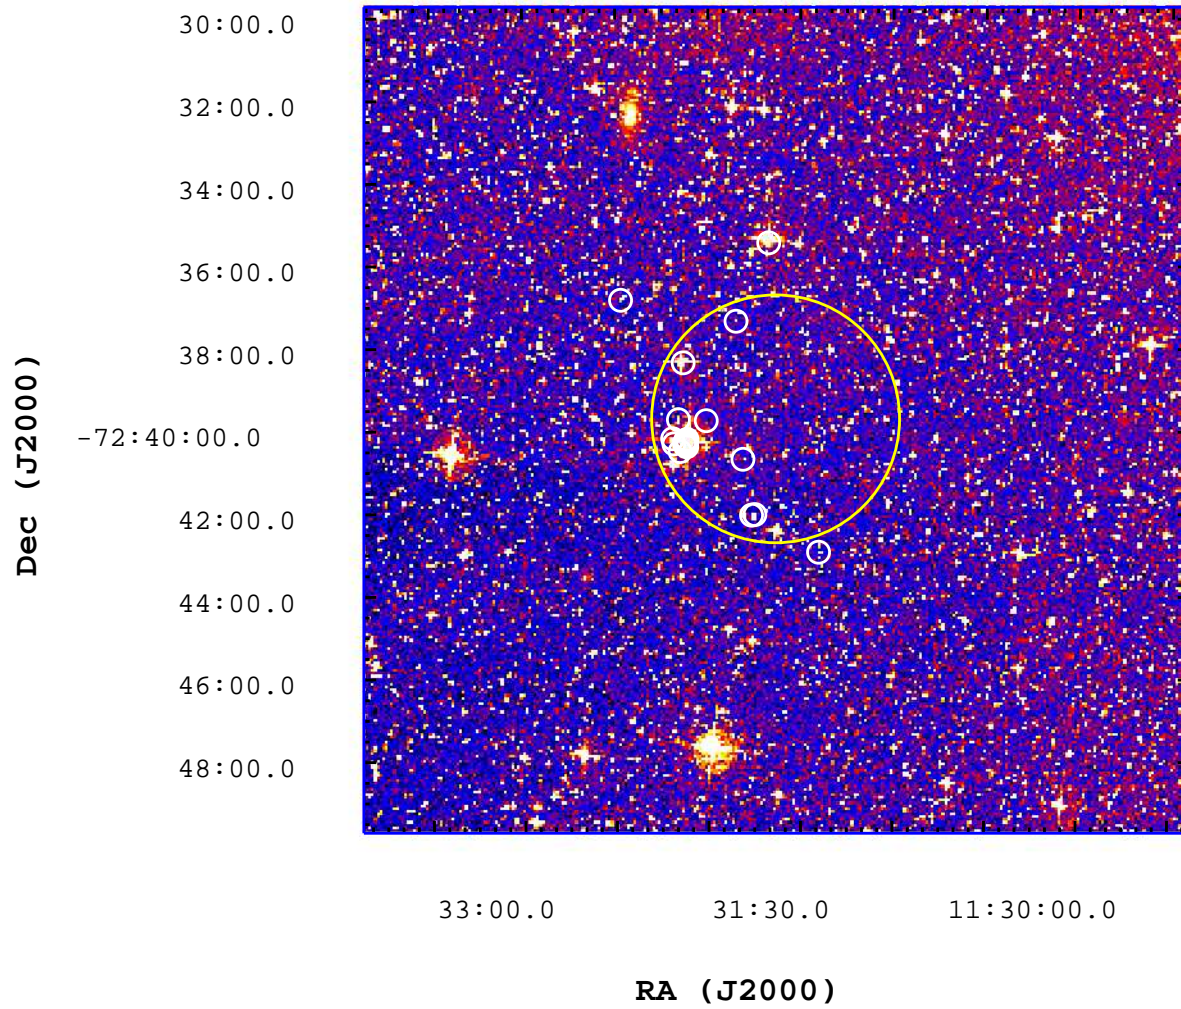

# UVOT Finding Chart

OBSID 00438675000 / DATE-OBS 2010-11-17T19:14:52.5

3000

3500

4000

4500

5000

5500