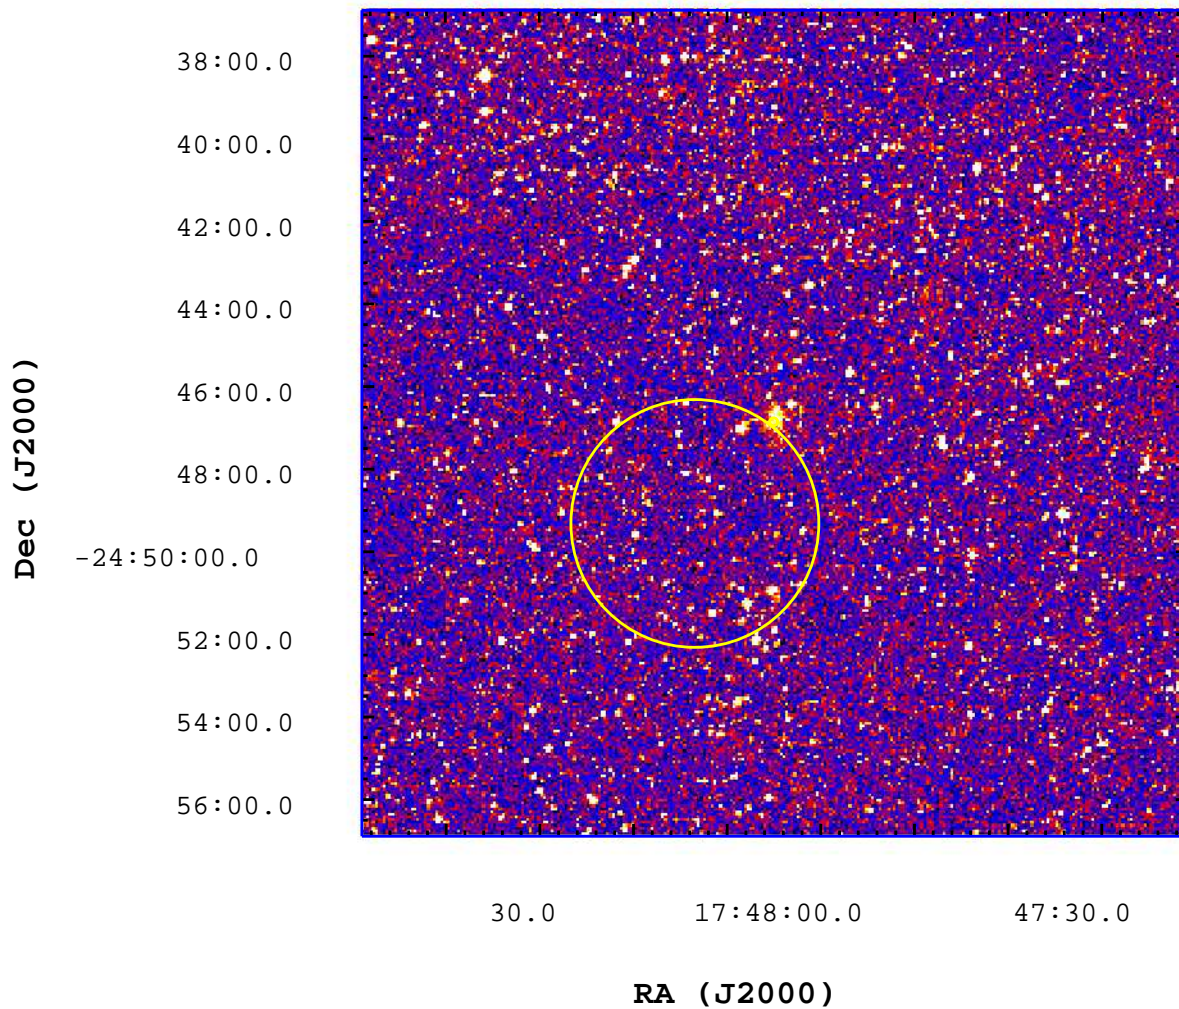

UVOT Finding Chart

OBSID 00437313000 / DATE-OBS 2010-10-28T22:49:46.0

1000

1200

1400

1600

1800

2000

2200