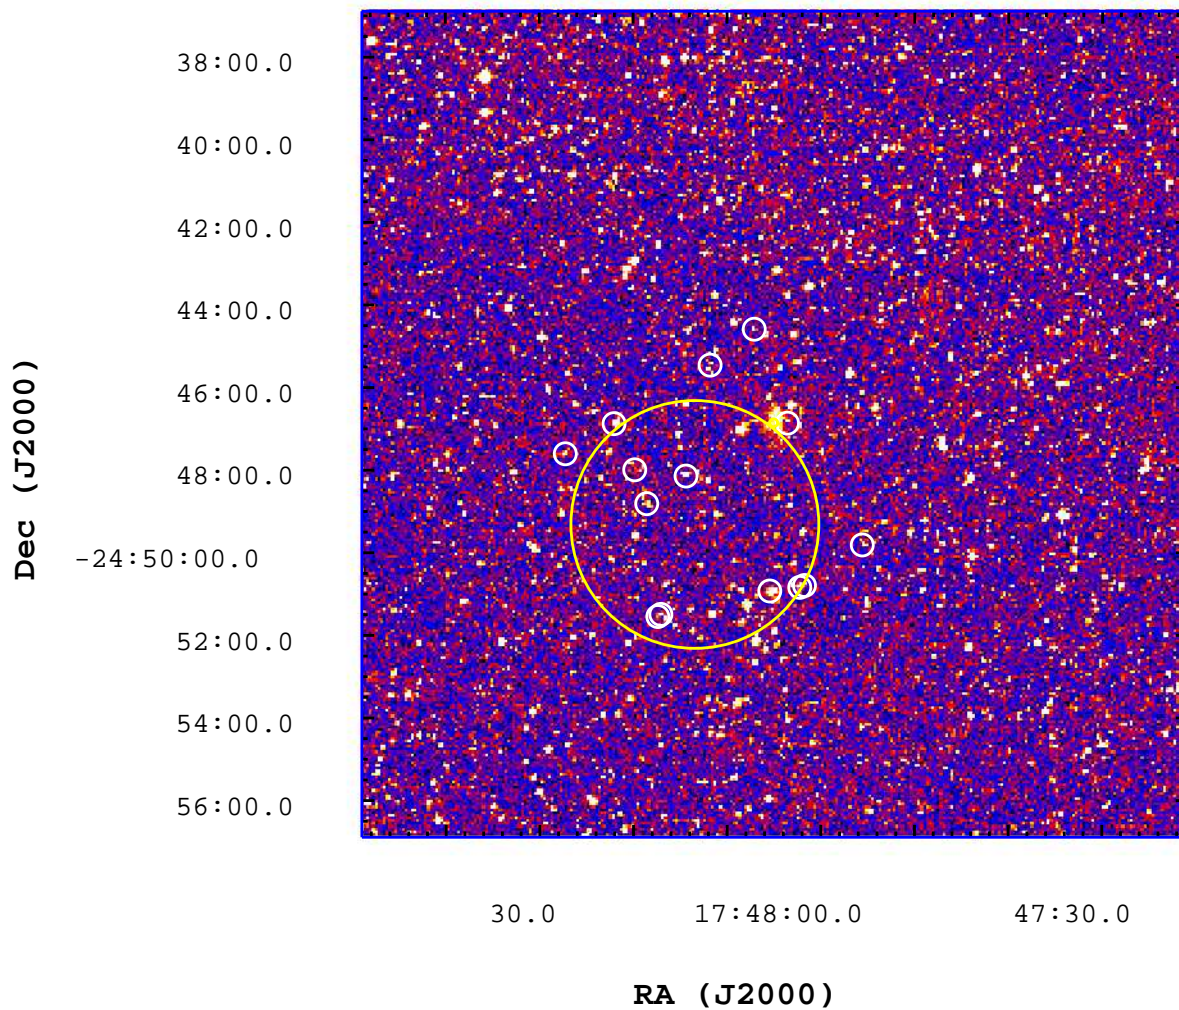

UVOT Finding Chart

OBSID 00437313000 / DATE-OBS 2010-10-28T22:41:50.0

1000

1200

1400

1600

1800

2000

2200