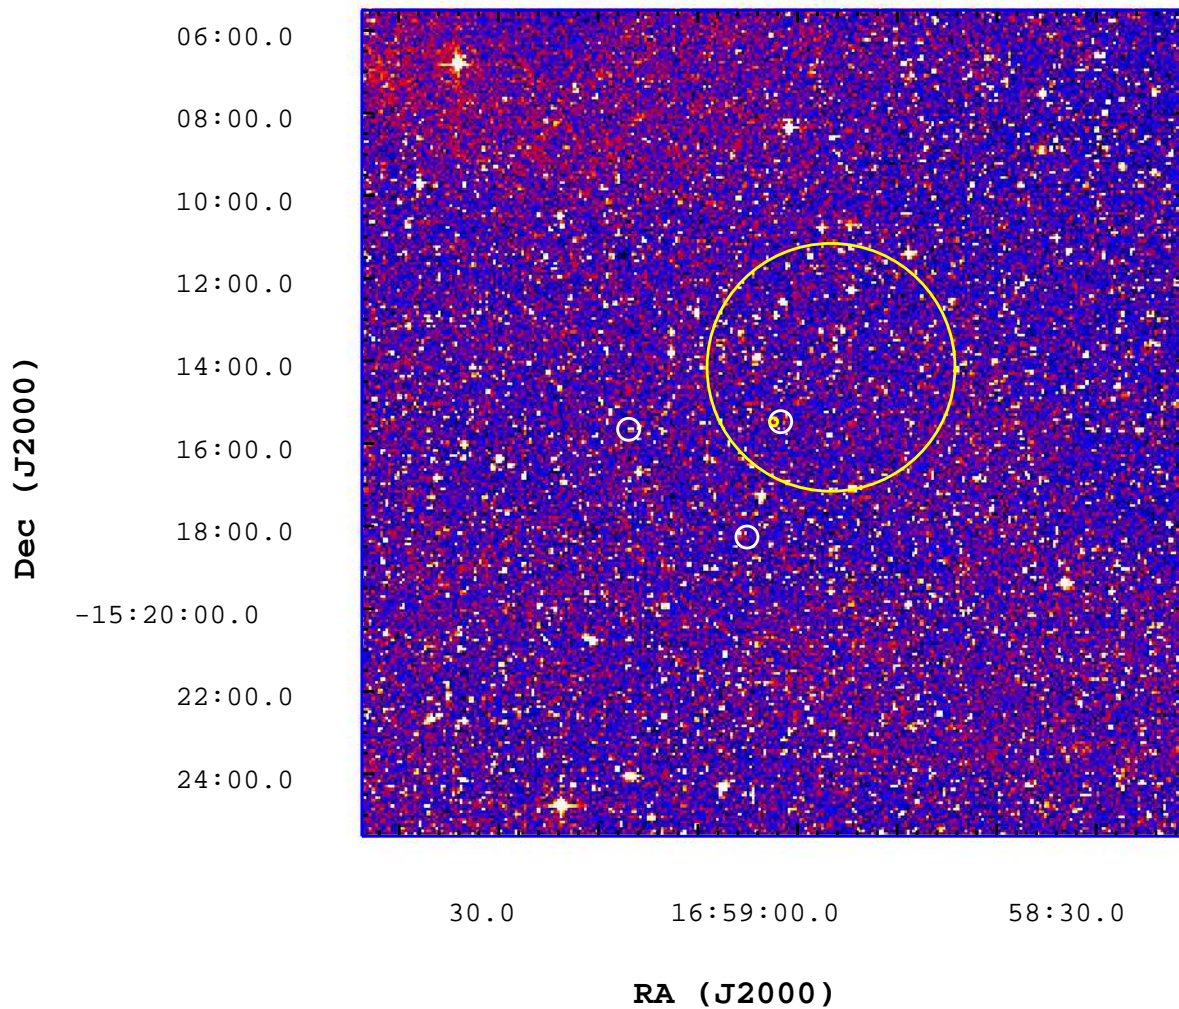

UVOT Finding Chart

OBSID 00434928000 / DATE-OBS 2010-09-25T08:36:34.4

4000

4500

5000

5500

6000