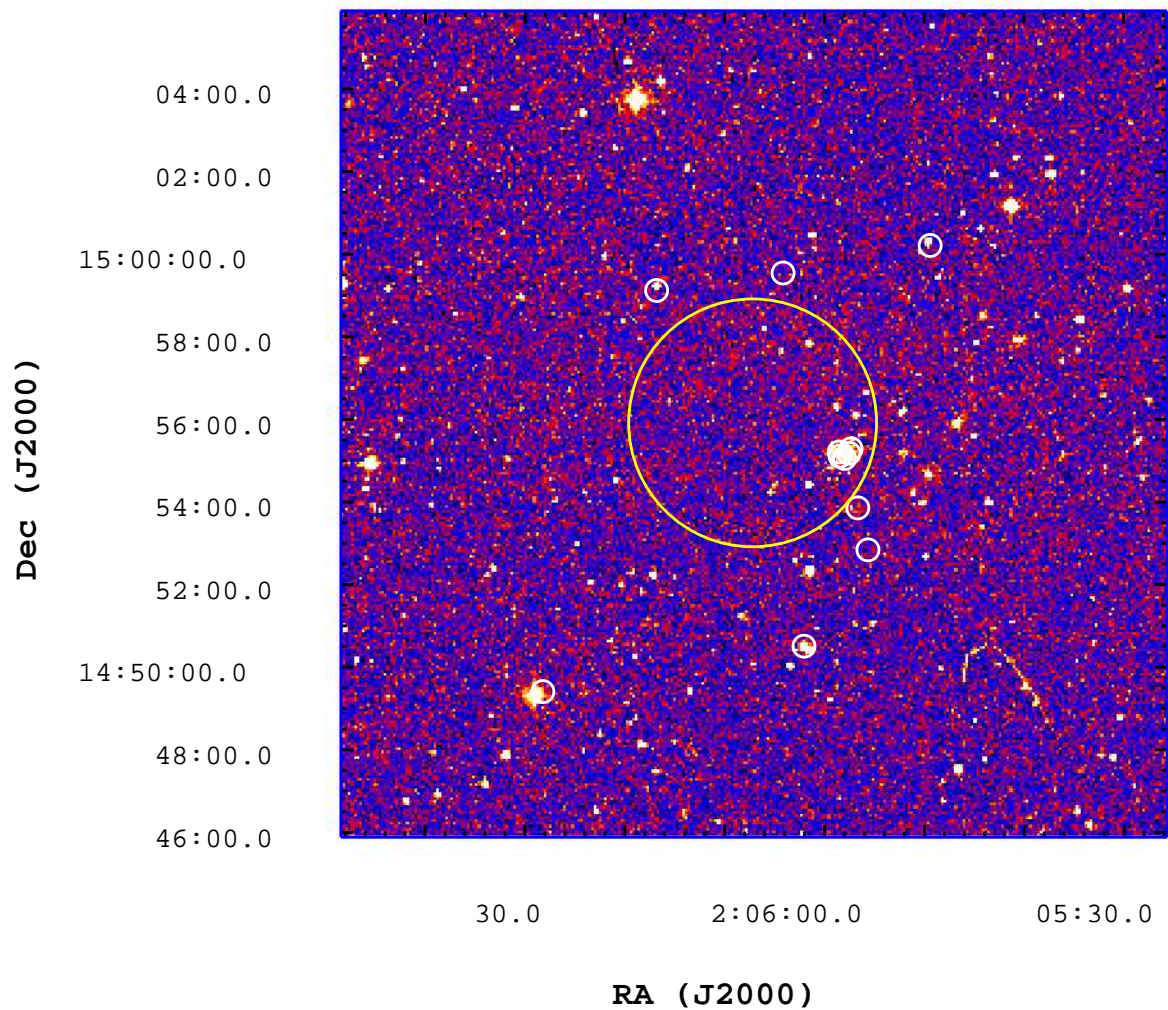

# UVOT Finding Chart

OBSID 00433442000 / DATE-OBS 2010-09-05T15:22:47.6

3000

3500

4000

4500

5000