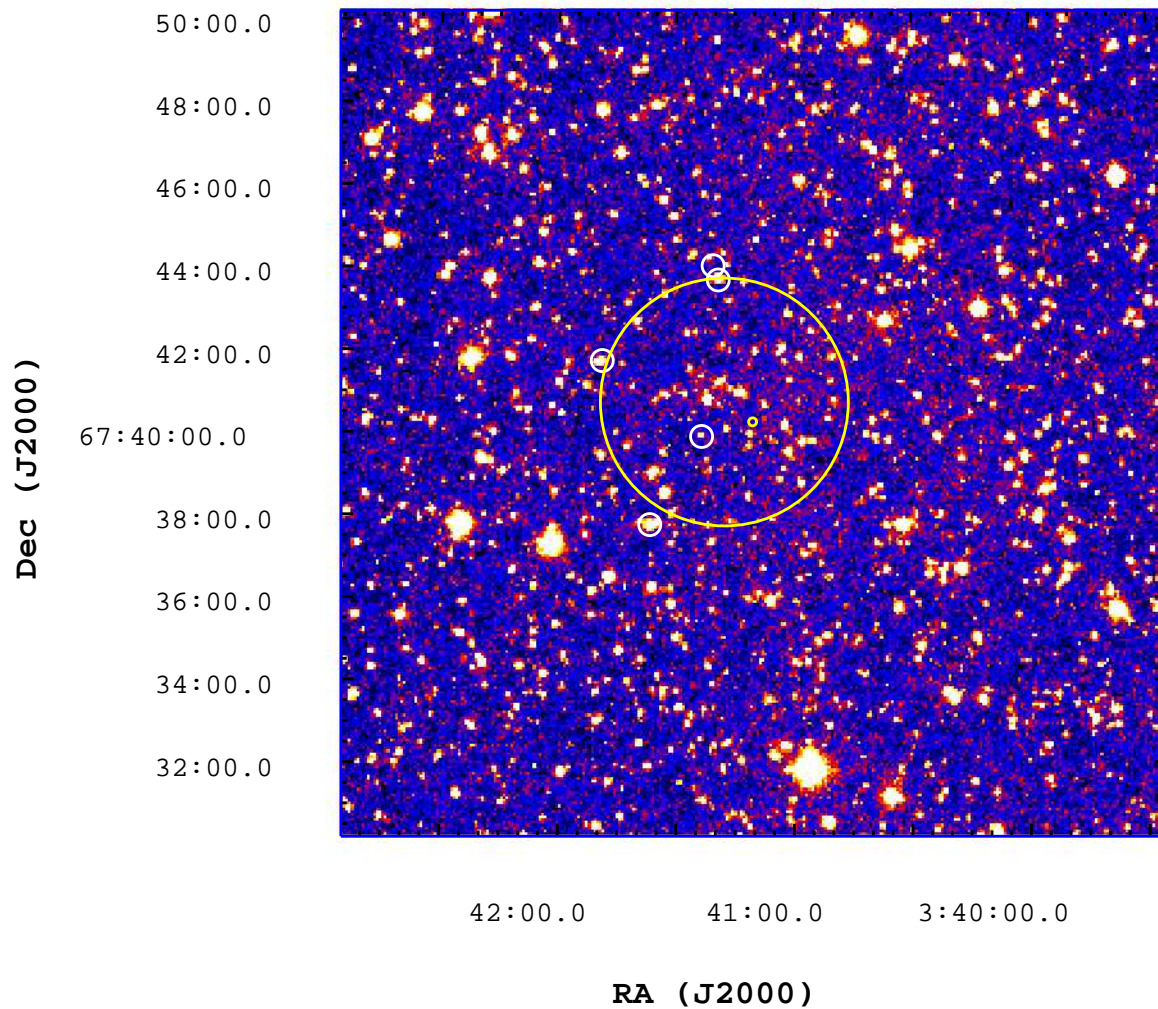

UVOT Finding Chart

OBSID 00431128000 / DATE-OBS 2010-08-07T09:14:50.2

2800

3000

3200

3400

3600

3800

4000

4200