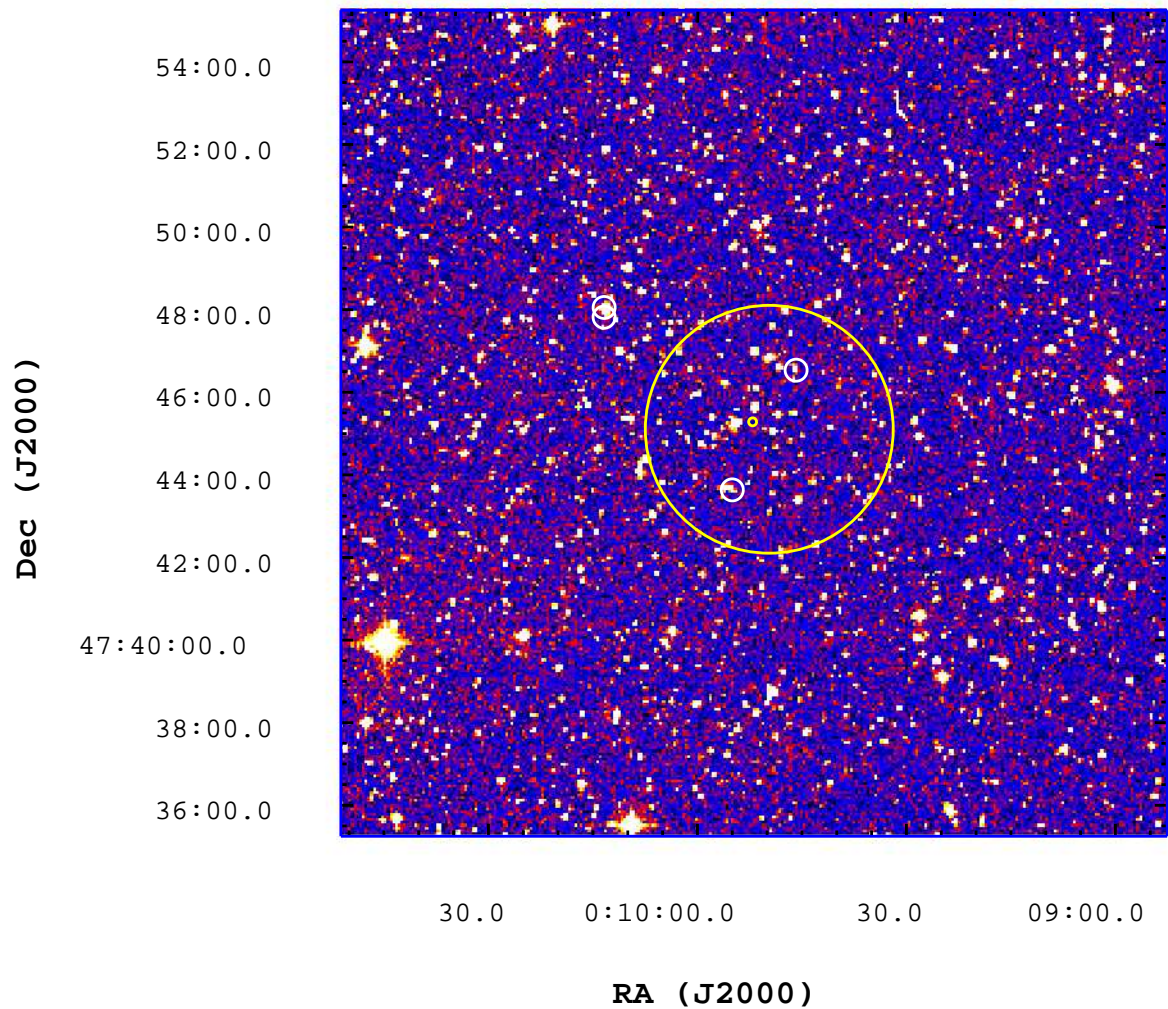

UVOT Finding Chart

OBSID 00430603000 / DATE-OBS 2010-08-02T06:00:22.5

3000

3500

4000

4500

5000