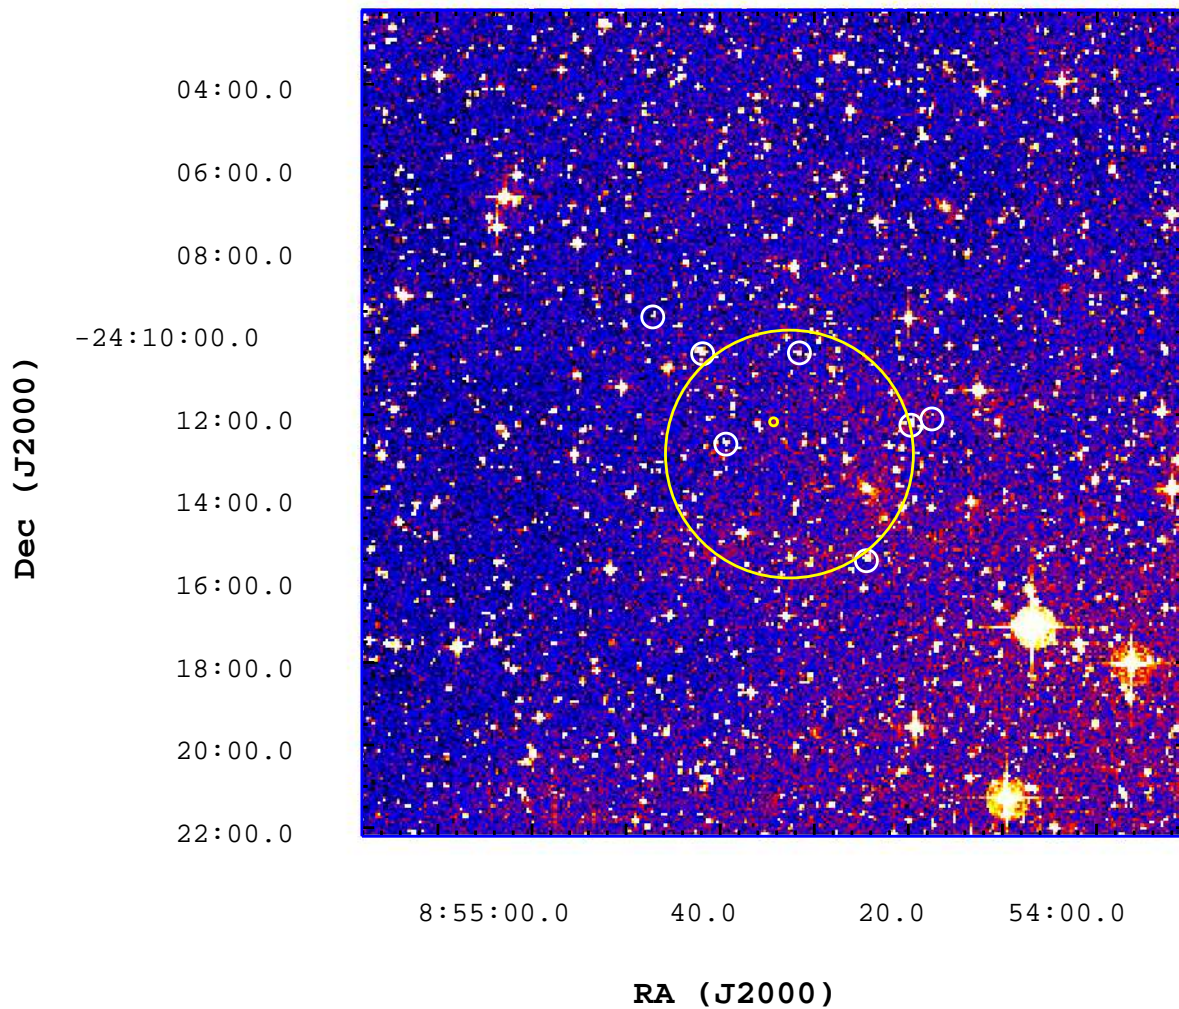

# UVOT Finding Chart

OBSID 00426722000 / DATE-OBS 2010-07-04T03:36:50.8

3500

4000

4500

5000

5500