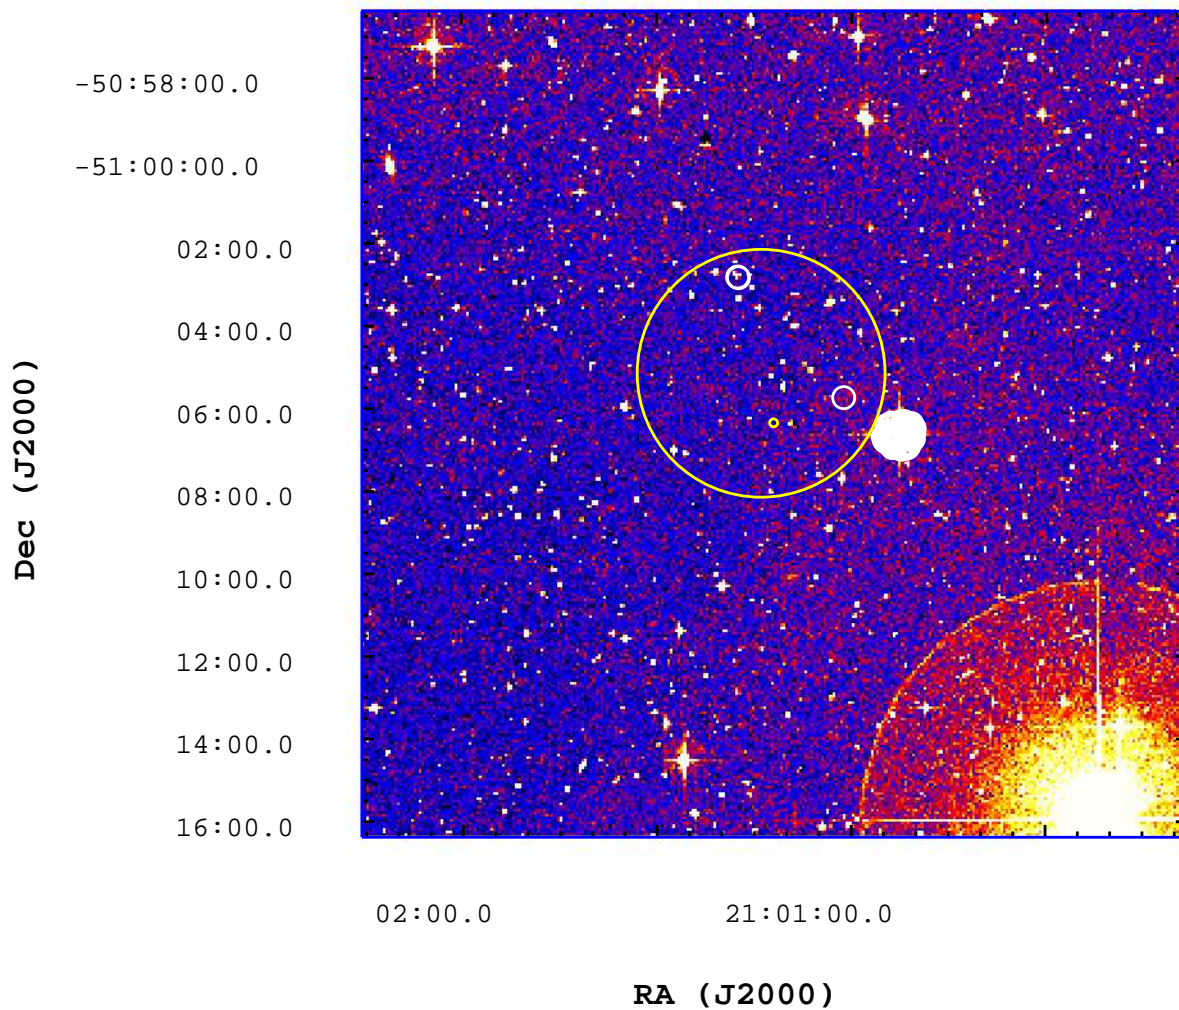

UVOT Finding Chart

OBSID 00425151000 / DATE-OBS 2010-06-21T03:05:03.4

4500

5000

5500

6000