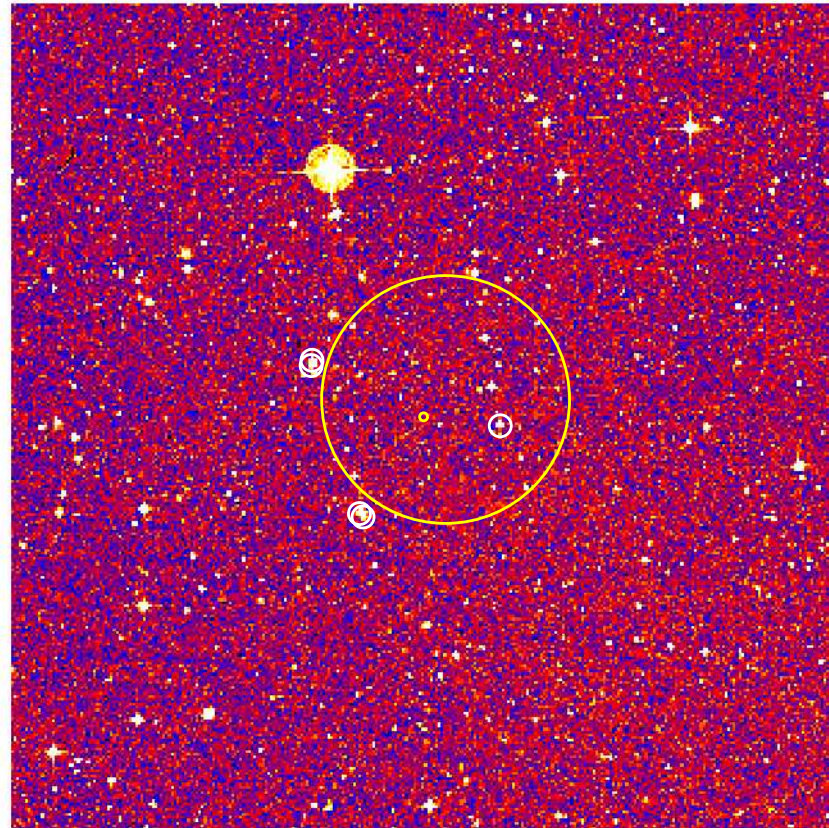

UVOT Finding Chart

OBSID 00424031000 / DATE-OBS 2010-06-06T19:14:34.4

4500

5000

5500

6000

6500