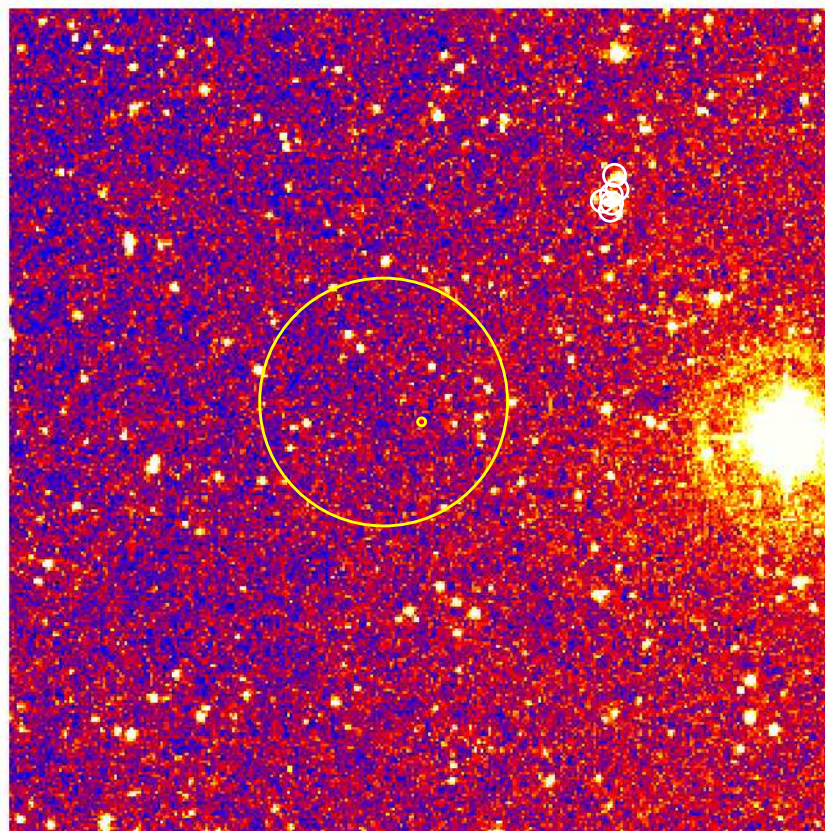

# UVOT Finding Chart

OBSID 00423181000 / DATE-OBS 2010-05-26T16:40:42.0

2400

2600

2800

3000

3200

3400