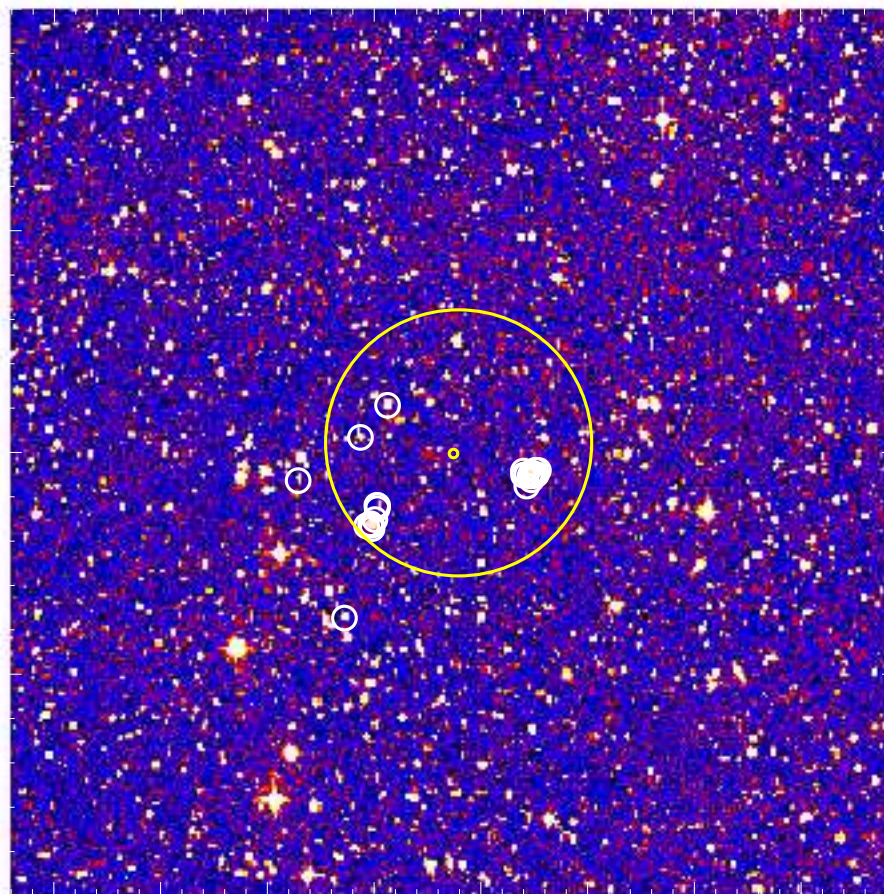

# UVOT Finding Chart

OBSID 00419404000 / DATE-OBS 2010-04-13T17:38:42.6

16:00:00.0

55:00.0

15:50:00.0

45:00.0

Dec (J2000)

17:45:30.0

17:44:50.0

44:20.0

RA (J2000)