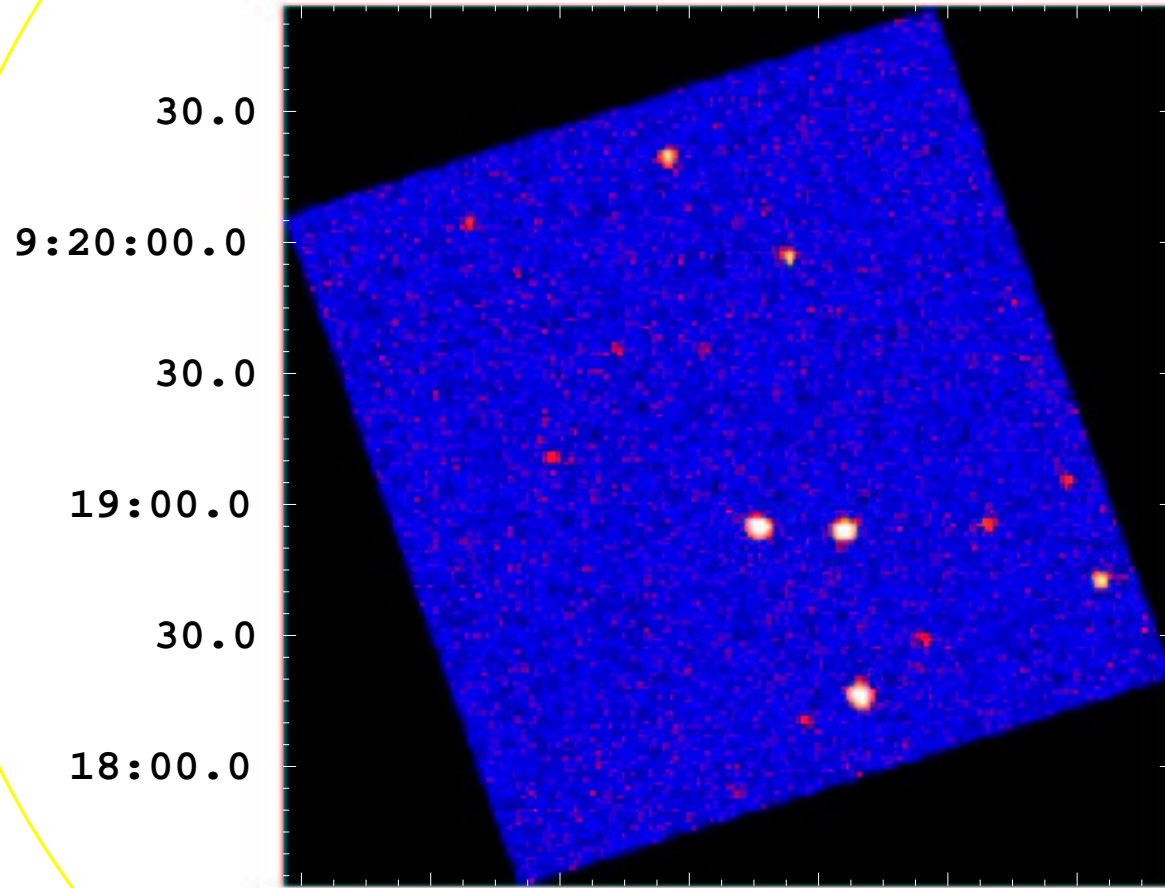

UVOT Finding Chart

OBSID 00205164000 / DATE-OBS 2006-04-14T04:36:21.6

RA (J2000)